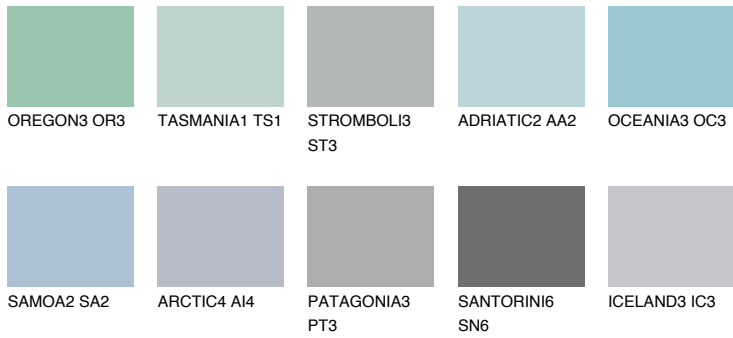

COLOUR DETAILS

ALASKA2 AL2

57% **TSR** 59%

Matching colours

COLOURS

INTENSE

For more information on plasters and paints, go to www.ceresit.en

*The presented colours refer to plasters and paints offered by Ceresit. Due to the use of digital techniques, the presented colours might not represent the original ones, thus they cannot be considered as a reliable colour presentation. We recommend checking the authentic colour samples.