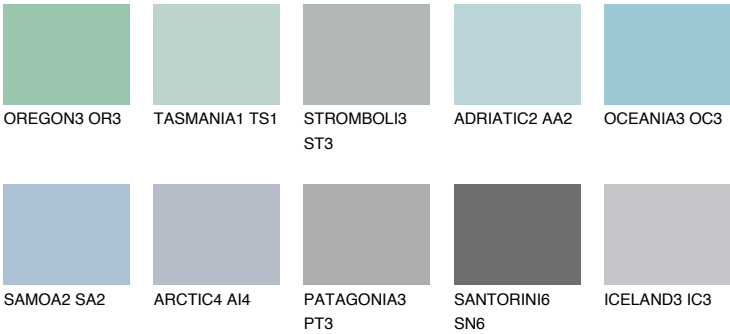

ALASKA2 AL2

57% **TSR** 59%

Matching colours

COLOURS

INTENSE

For more information on plasters and paints, go to www.ceresit.en

*The presented colours refer to plasters and paints offered by Ceresit. Due to the use of digital techniques, the presented colours might not represent the original ones, thus they cannot be considered as a reliable colour presentation. We recommend checking the authentic colour samples.