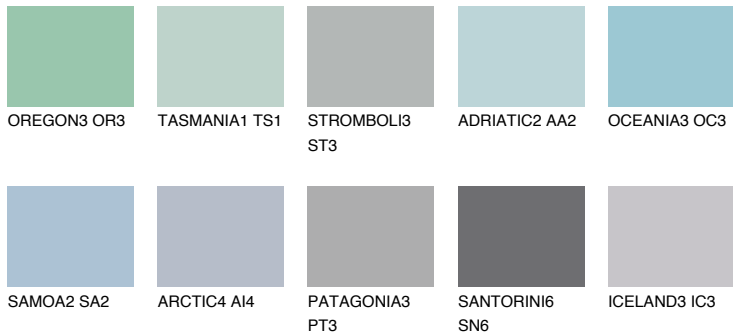

COLOUR DETAILS

ALASKA2 AL2

57% TSR 59%

Matching colours

COLOURS

INTENSE

For more information on plasters and paints, go to www.ceresit.en

*The presented colours refer to plasters and paints offered by Ceresit. Due to the use of digital techniques, the presented colours might not represent the original ones, thus they cannot be considered as a reliable colour presentation. We recommend checking the authentic colour samples.