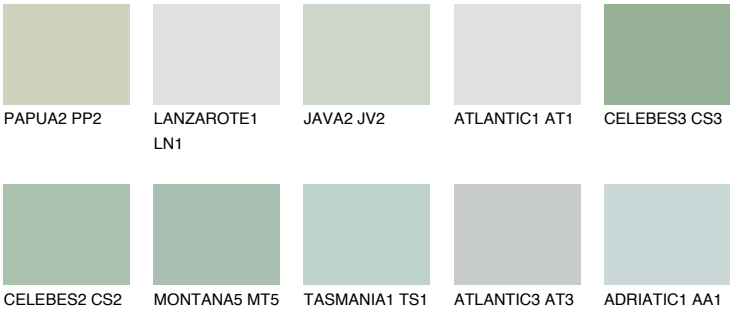

CELEBES1 CS1

69% **TSR** 64%

Matching colours

COLOURS

INTENSE

For more information on plasters and paints, go to www.ceresit.en

*The presented colours refer to plasters and paints offered by Ceresit. Due to the use of digital techniques, the presented colours might not represent the original ones, thus they cannot be considered as a reliable colour presentation. We recommend checking the authentic colour samples.