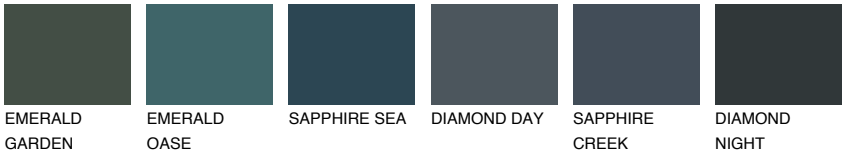

COLOUR DETAILS

CELEBES1 CS1

69% **TSR** 64%

Matching colours

COLOURS

INTENSE

For more information on plasters and paints, go to www.ceresit.en

*The presented colours refer to plasters and paints offered by Ceresit. Due to the use of digital techniques, the presented colours might not represent the original ones, thus they cannot be considered as a reliable colour presentation. We recommend checking the authentic colour samples.