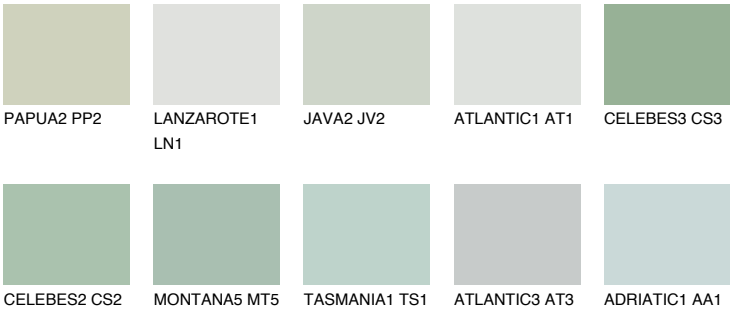

## CELEBES1 CS1

69% **TSR** 64%

### Matching colours

#### COLOURS

#### INTENSE

For more information on plasters and paints, go to [www.ceresit.en](http://www.ceresit.en)

\*The presented colours refer to plasters and paints offered by Ceresit. Due to the use of digital techniques, the presented colours might not represent the original ones, thus they cannot be considered as a reliable colour presentation. We recommend checking the authentic colour samples.