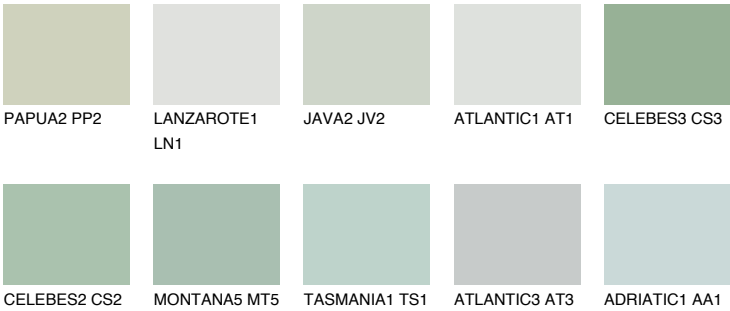

COLOUR DETAILS

CELEBES1 CS1

69% **TSR** 64%

Matching colours

COLOURS

INTENSE

For more information on plasters and paints, go to www.ceresit.en

*The presented colours refer to plasters and paints offered by Ceresit. Due to the use of digital techniques, the presented colours might not represent the original ones, thus they cannot be considered as a reliable colour presentation. We recommend checking the authentic colour samples.