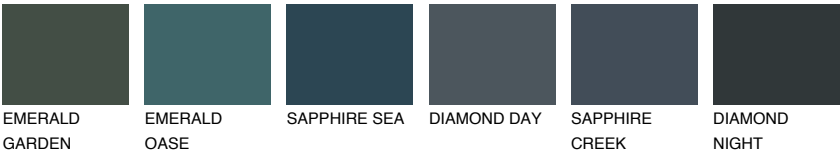

CELEBES1 CS1

69% **TSR** 64%

Matching colours

COLOURS

INTENSE

For more information on plasters and paints, go to www.ceresit.en

*The presented colours refer to plasters and paints offered by Ceresit. Due to the use of digital techniques, the presented colours might not represent the original ones, thus they cannot be considered as a reliable colour presentation. We recommend checking the authentic colour samples.