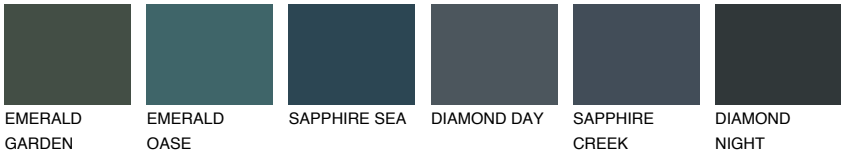

CELEBES1 CS1

69% **TSR** 64%

Matching colours

COLOURS

INTENSE

For more information on plasters and paints, go to www.ceresit.en

*The presented colours refer to plasters and paints offered by Ceresit. Due to the use of digital techniques, the presented colours might not represent the original ones, thus they cannot be considered as a reliable colour presentation. We recommend checking the authentic colour samples.