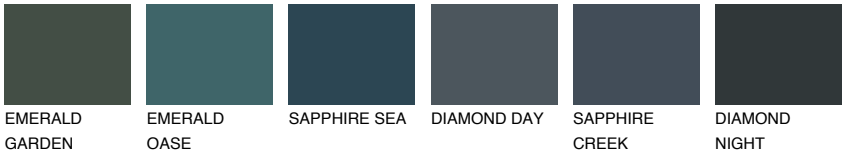

COLOUR DETAILS

CELEBES1 CS1

69% TSR 64%

Matching colours

COLOURS

INTENSE

For more information on plasters and paints, go to www.ceresit.en

*The presented colours refer to plasters and paints offered by Ceresit. Due to the use of digital techniques, the presented colours might not represent the original ones, thus they cannot be considered as a reliable colour presentation. We recommend checking the authentic colour samples.