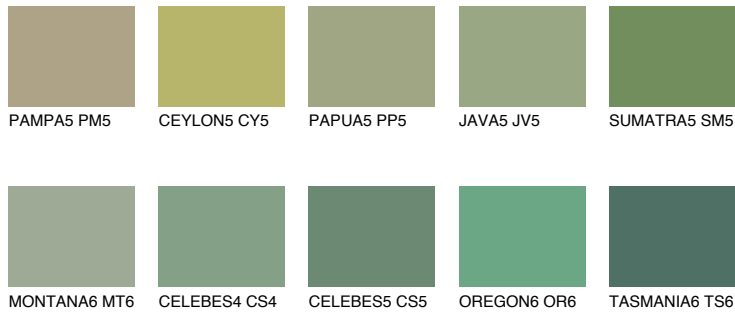

COLOUR DETAILS

SUMATRA6 SM6

18% TSR 14%

Matching colours

COLOURS

INTENSE

For more information on plasters and paints, go to www.ceresit.en

*The presented colours refer to plasters and paints offered by Ceresit. Due to the use of digital techniques, the presented colours might not represent the original ones, thus they cannot be considered as a reliable colour presentation. We recommend checking the authentic colour samples.