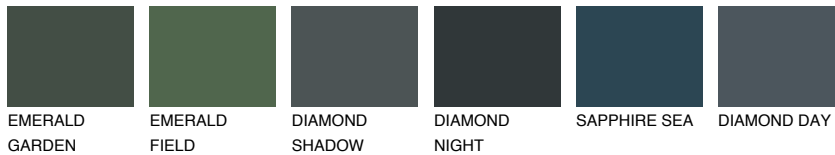

COLOUR DETAILS

SUMATRA6 SM6

18% TSR 14%

Matching colours

COLOURS

INTENSE

For more information on plasters and paints, go to www.ceresit.en

*The presented colours refer to plasters and paints offered by Ceresit. Due to the use of digital techniques, the presented colours might not represent the original ones, thus they cannot be considered as a reliable colour presentation. We recommend checking the authentic colour samples.