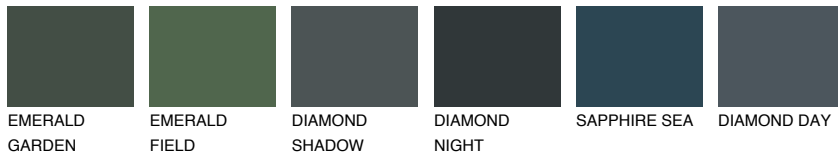

COLOUR DETAILS

SUMATRA6 SM6

18% TSR 14%

Matching colours

COLOURS

INTENSE

For more information on plasters and paints, go to www.ceresit.en

*The presented colours refer to plasters and paints offered by Ceresit. Due to the use of digital techniques, the presented colours might not represent the original ones, thus they cannot be considered as a reliable colour presentation. We recommend checking the authentic colour samples.