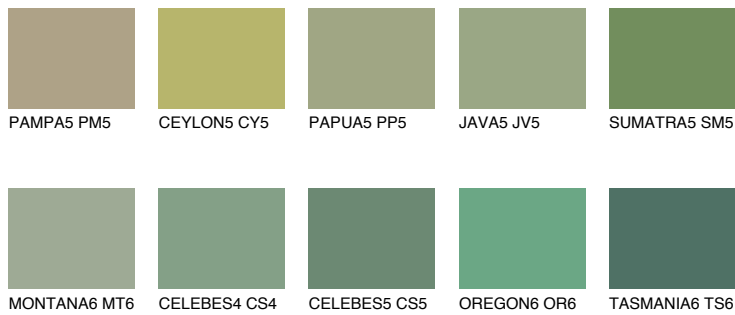

COLOUR DETAILS

SUMATRA6 SM6

18% TSR 14%

Matching colours

COLOURS

INTENSE

For more information on plasters and paints, go to www.ceresit.en

*The presented colours refer to plasters and paints offered by Ceresit. Due to the use of digital techniques, the presented colours might not represent the original ones, thus they cannot be considered as a reliable colour presentation. We recommend checking the authentic colour samples.