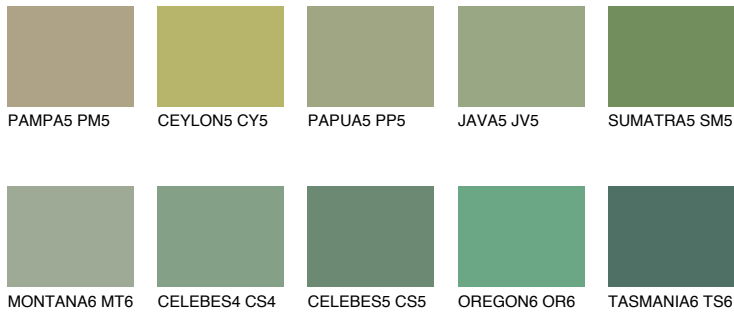

COLOUR DETAILS

SUMATRA6 SM6

18% TSR 14%

Matching colours

COLOURS

INTENSE

For more information on plasters and paints, go to www.ceresit.en

*The presented colours refer to plasters and paints offered by Ceresit. Due to the use of digital techniques, the presented colours might not represent the original ones, thus they cannot be considered as a reliable colour presentation. We recommend checking the authentic colour samples.