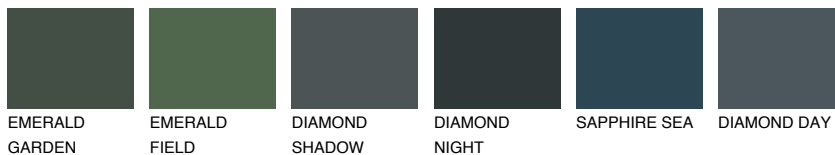

COLOUR DETAILS

SUMATRA6 SM6

18% TSR 14%

Matching colours

COLOURS

INTENSE

For more information on plasters and paints, go to www.ceresit.en

*The presented colours refer to plasters and paints offered by Ceresit. Due to the use of digital techniques, the presented colours might not represent the original ones, thus they cannot be considered as a reliable colour presentation. We recommend checking the authentic colour samples.