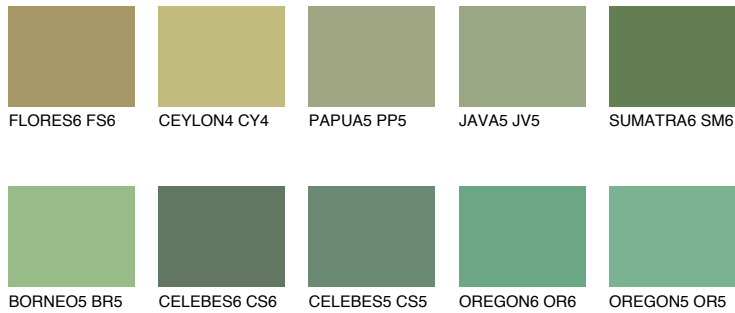

COLOUR DETAILS

SUMATRA5 SM5

☀ 24% **TSR 33%**

Matching colours

COLOURS

INTENSE

For more information on plasters and paints, go to www.ceresit.en

*The presented colours refer to plasters and paints offered by Ceresit. Due to the use of digital techniques, the presented colours might not represent the original ones, thus they cannot be considered as a reliable colour presentation. We recommend checking the authentic colour samples.