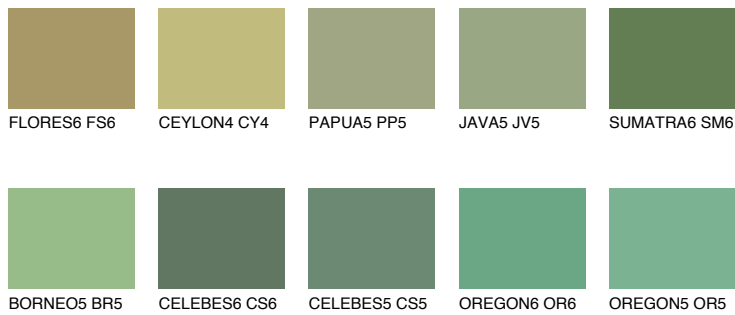

# COLOUR DETAILS

## SUMATRA5 SM5

☀ 24% **TSR** 33%

### Matching colours

#### COLOURS