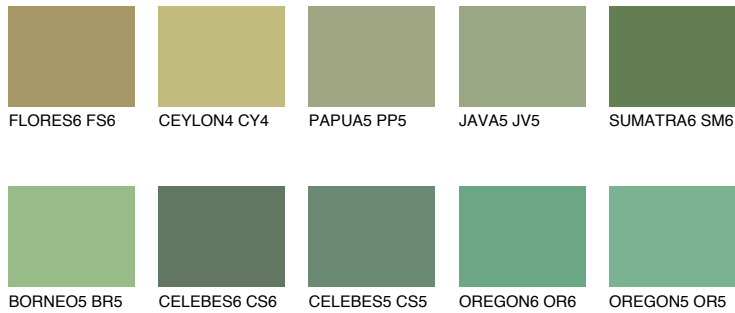

# COLOUR DETAILS

## SUMATRA5 SM5

☀ 24% **TSR** 33%

### Matching colours

#### COLOURS