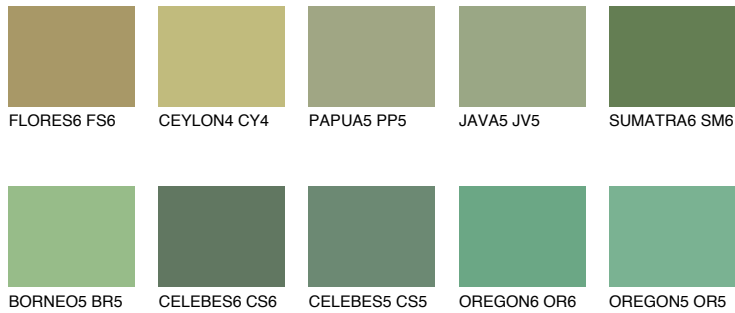

COLOUR DETAILS

SUMATRA5 SM5

☀ 24% **TSR** 33%

Matching colours

COLOURS

INTENSE

For more information on plasters and paints, go to www.ceresit.en

*The presented colours refer to plasters and paints offered by Ceresit. Due to the use of digital techniques, the presented colours might not represent the original ones, thus they cannot be considered as a reliable colour presentation. We recommend checking the authentic colour samples.