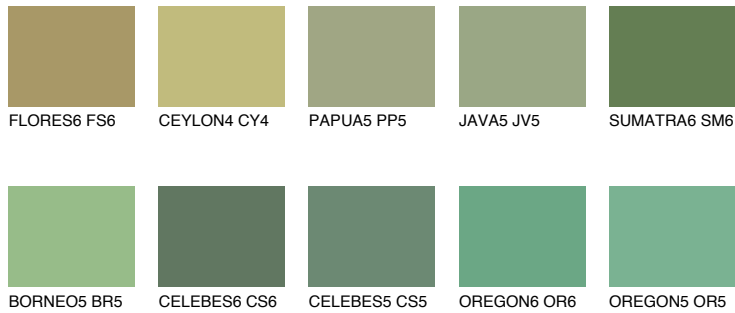

# COLOUR DETAILS

## SUMATRA5 SM5

24% TSR 33%

### Matching colours

#### COLOURS