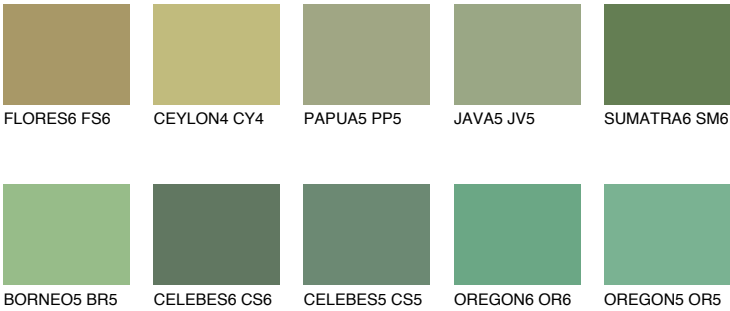

COLOUR DETAILS

SUMATRA5 SM5

24% TSR 33%

Matching colours

COLOURS

INTENSE

For more information on plasters and paints, go to www.ceresit.en

*The presented colours refer to plasters and paints offered by Ceresit. Due to the use of digital techniques, the presented colours might not represent the original ones, thus they cannot be considered as a reliable colour presentation. We recommend checking the authentic colour samples.