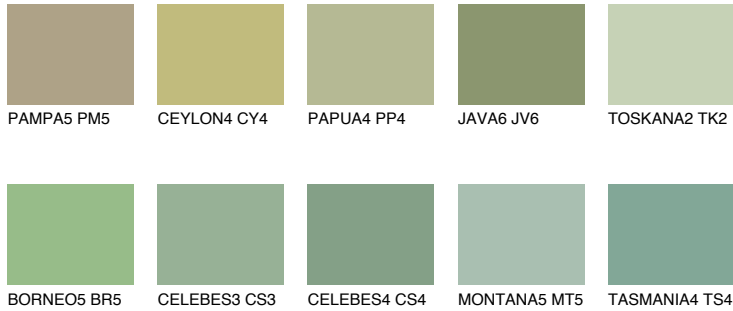

COLOUR DETAILS

SUMATRA4 SM4

40% TSR 43%

Matching colours

COLOURS

INTENSE

For more information on plasters and paints, go to www.ceresit.en

*The presented colours refer to plasters and paints offered by Ceresit. Due to the use of digital techniques, the presented colours might not represent the original ones, thus they cannot be considered as a reliable colour presentation. We recommend checking the authentic colour samples.