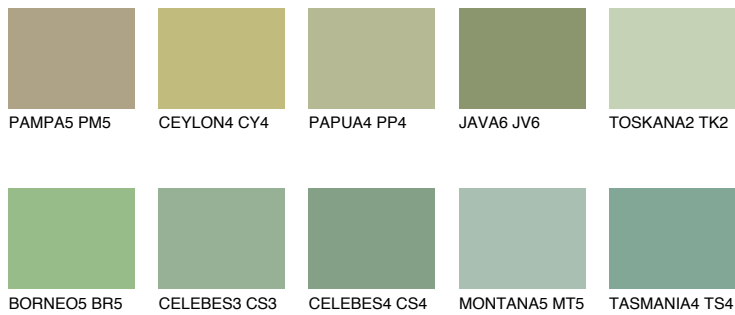

COLOUR DETAILS

SUMATRA4 SM4

40% TSR 43%

Matching colours

COLOURS

INTENSE

For more information on plasters and paints, go to www.ceresit.en

*The presented colours refer to plasters and paints offered by Ceresit. Due to the use of digital techniques, the presented colours might not represent the original ones, thus they cannot be considered as a reliable colour presentation. We recommend checking the authentic colour samples.