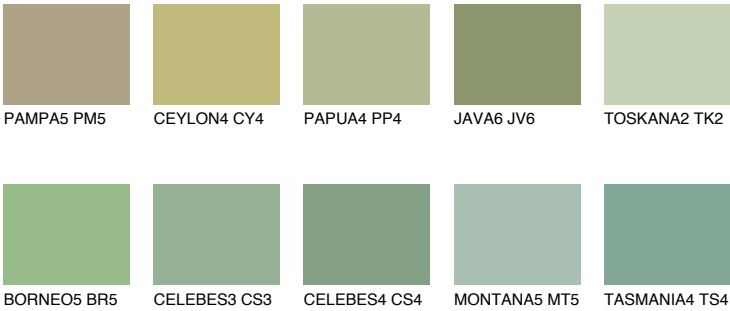

COLOUR DETAILS

SUMATRA4 SM4

40% TSR 43%

Matching colours

COLOURS

INTENSE

For more information on plasters and paints, go to www.ceresit.en

*The presented colours refer to plasters and paints offered by Ceresit. Due to the use of digital techniques, the presented colours might not represent the original ones, thus they cannot be considered as a reliable colour presentation. We recommend checking the authentic colour samples.