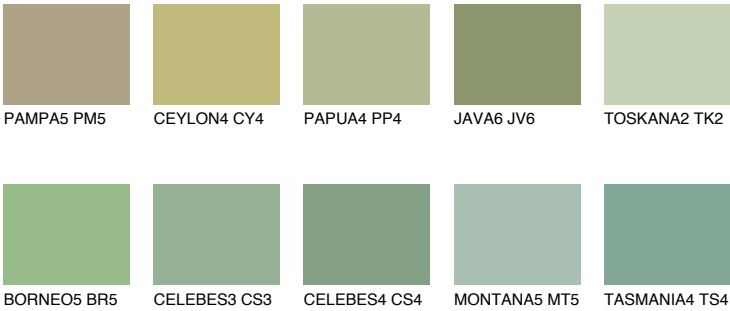

# COLOUR DETAILS

## SUMATRA4 SM4

40% TSR 43%

### Matching colours

#### COLOURS