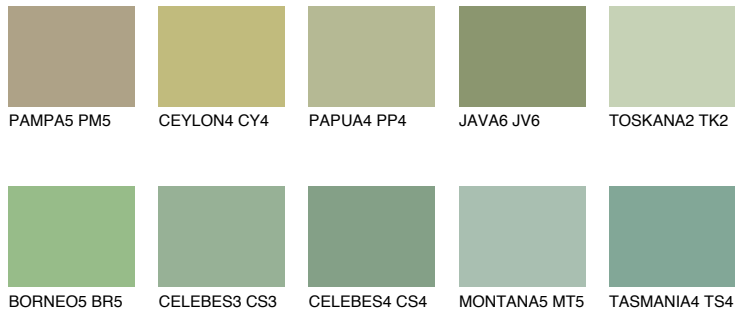

COLOUR DETAILS

SUMATRA4 SM4

40% TSR 43%

Matching colours

COLOURS

INTENSE

For more information on plasters and paints, go to www.ceresit.en

*The presented colours refer to plasters and paints offered by Ceresit. Due to the use of digital techniques, the presented colours might not represent the original ones, thus they cannot be considered as a reliable colour presentation. We recommend checking the authentic colour samples.