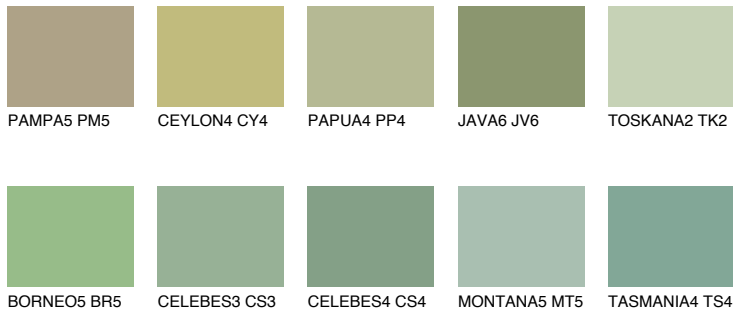

COLOUR DETAILS

SUMATRA4 SM4

40% TSR 43%

Matching colours

COLOURS

INTENSE

For more information on plasters and paints, go to www.ceresit.en

*The presented colours refer to plasters and paints offered by Ceresit. Due to the use of digital techniques, the presented colours might not represent the original ones, thus they cannot be considered as a reliable colour presentation. We recommend checking the authentic colour samples.