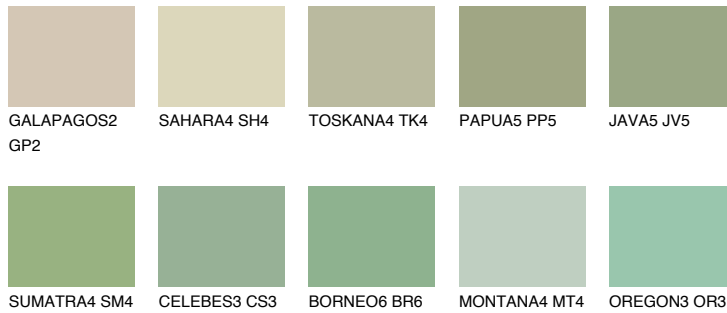

COLOUR DETAILS

SUMATRA3 SM3

49% TSR 50%

Matching colours

COLOURS

INTENSE

For more information on plasters and paints, go to www.ceresit.en

*The presented colours refer to plasters and paints offered by Ceresit. Due to the use of digital techniques, the presented colours might not represent the original ones, thus they cannot be considered as a reliable colour presentation. We recommend checking the authentic colour samples.