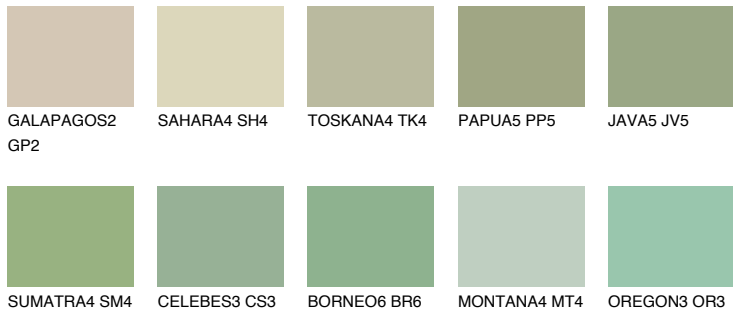

COLOUR DETAILS

SUMATRA3 SM3

49% TSR 50%

Matching colours

COLOURS

INTENSE

For more information on plasters and paints, go to www.ceresit.en

*The presented colours refer to plasters and paints offered by Ceresit. Due to the use of digital techniques, the presented colours might not represent the original ones, thus they cannot be considered as a reliable colour presentation. We recommend checking the authentic colour samples.