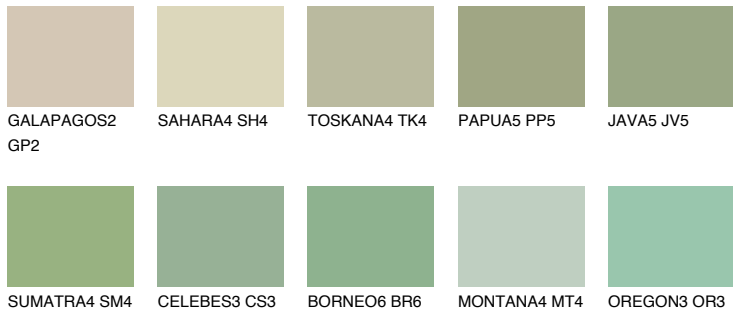

COLOUR DETAILS

SUMATRA3 SM3

49% **TSR** 50%

Matching colours

COLOURS

INTENSE

For more information on plasters and paints, go to www.ceresit.en

*The presented colours refer to plasters and paints offered by Ceresit. Due to the use of digital techniques, the presented colours might not represent the original ones, thus they cannot be considered as a reliable colour presentation. We recommend checking the authentic colour samples.