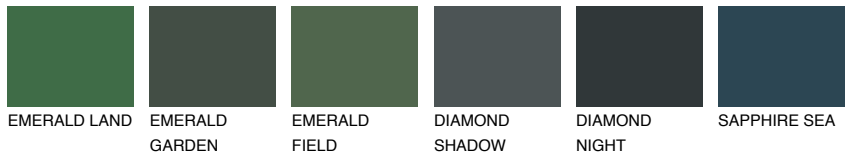

COLOUR DETAILS

SUMATRA3 SM3

49% **TSR** 50%

Matching colours

COLOURS

INTENSE

For more information on plasters and paints, go to www.ceresit.en

*The presented colours refer to plasters and paints offered by Ceresit. Due to the use of digital techniques, the presented colours might not represent the original ones, thus they cannot be considered as a reliable colour presentation. We recommend checking the authentic colour samples.