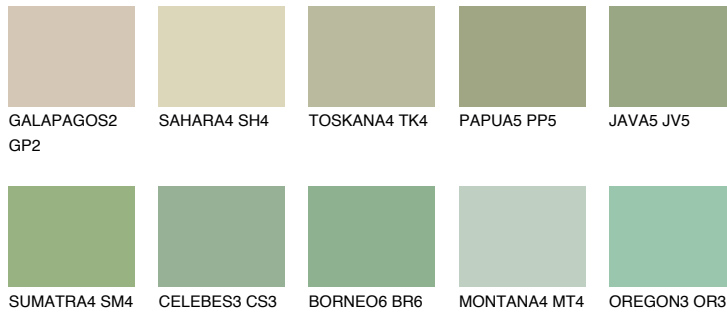

# COLOUR DETAILS

## SUMATRA3 SM3

49% TSR 50%

### Matching colours

#### COLOURS