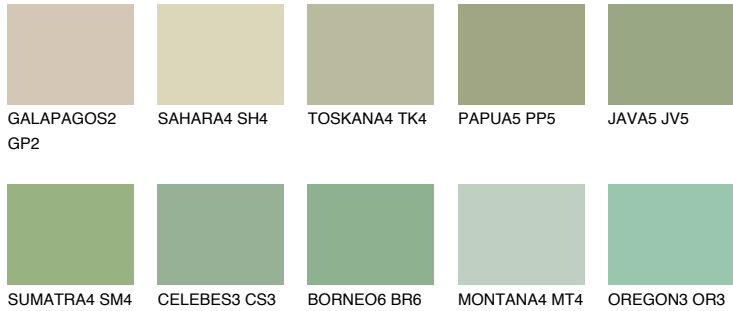

# COLOUR DETAILS

## SUMATRA3 SM3

49% TSR 50%

### Matching colours

#### COLOURS