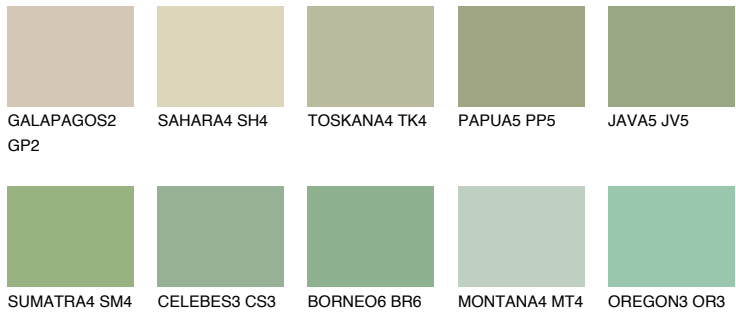

COLOUR DETAILS

SUMATRA3 SM3

49% **TSR** 50%

Matching colours

COLOURS

INTENSE

For more information on plasters and paints, go to www.ceresit.en

*The presented colours refer to plasters and paints offered by Ceresit. Due to the use of digital techniques, the presented colours might not represent the original ones, thus they cannot be considered as a reliable colour presentation. We recommend checking the authentic colour samples.