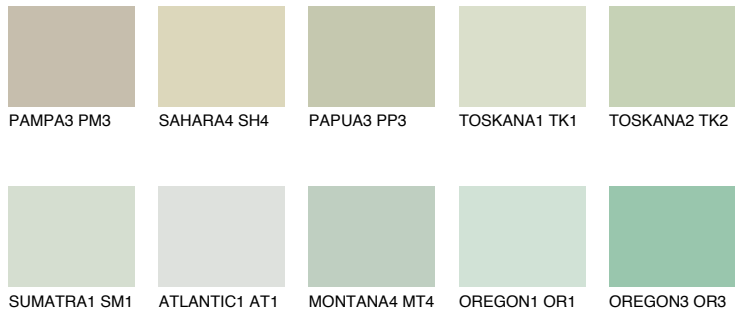

COLOUR DETAILS

SUMATRA2 SM2

61% **TSR** 58%

Matching colours

COLOURS

INTENSE

For more information on plasters and paints, go to www.ceresit.en

*The presented colours refer to plasters and paints offered by Ceresit. Due to the use of digital techniques, the presented colours might not represent the original ones, thus they cannot be considered as a reliable colour presentation. We recommend checking the authentic colour samples.