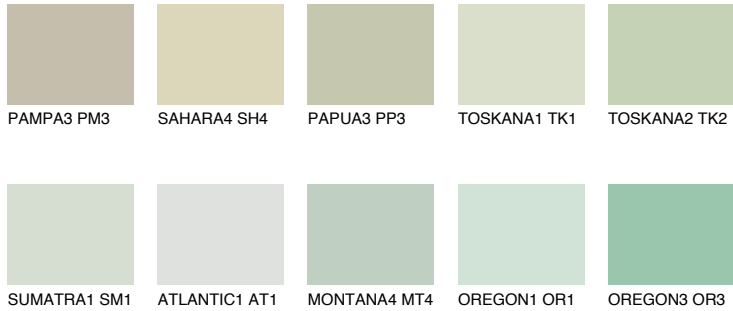

COLOUR DETAILS

SUMATRA2 SM2

61% TSR 58%

Matching colours

COLOURS

INTENSE

For more information on plasters and paints, go to www.ceresit.en

*The presented colours refer to plasters and paints offered by Ceresit. Due to the use of digital techniques, the presented colours might not represent the original ones, thus they cannot be considered as a reliable colour presentation. We recommend checking the authentic colour samples.