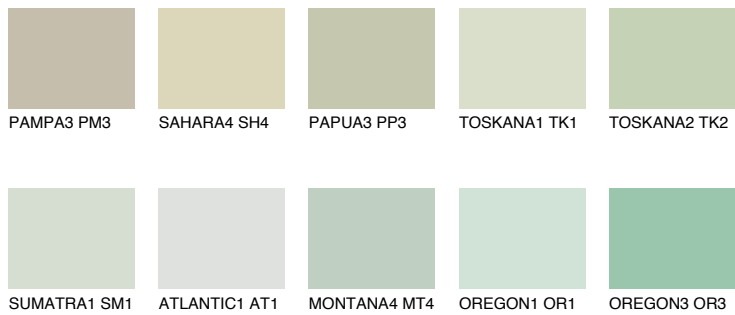

COLOUR DETAILS

SUMATRA2 SM2

61% TSR 58%

Matching colours

COLOURS

INTENSE

For more information on plasters and paints, go to www.ceresit.en

*The presented colours refer to plasters and paints offered by Ceresit. Due to the use of digital techniques, the presented colours might not represent the original ones, thus they cannot be considered as a reliable colour presentation. We recommend checking the authentic colour samples.