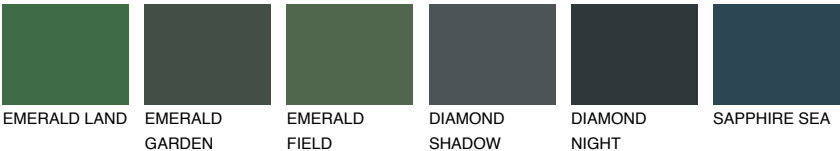

COLOUR DETAILS

SUMATRA2 SM2

61% TSR 58%

Matching colours

COLOURS

INTENSE

For more information on plasters and paints, go to www.ceresit.en

*The presented colours refer to plasters and paints offered by Ceresit. Due to the use of digital techniques, the presented colours might not represent the original ones, thus they cannot be considered as a reliable colour presentation. We recommend checking the authentic colour samples.