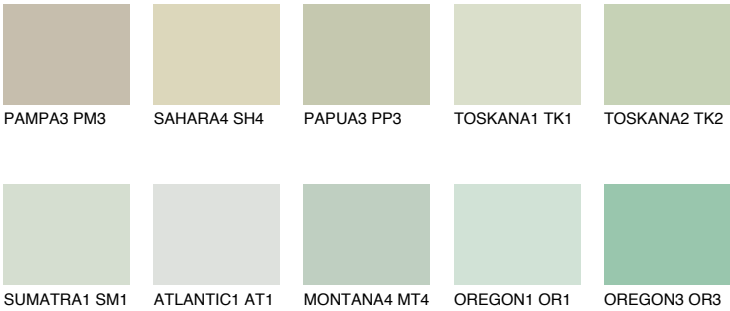

COLOUR DETAILS

SUMATRA2 SM2

61% TSR 58%

Matching colours

COLOURS

INTENSE

For more information on plasters and paints, go to www.ceresit.en

*The presented colours refer to plasters and paints offered by Ceresit. Due to the use of digital techniques, the presented colours might not represent the original ones, thus they cannot be considered as a reliable colour presentation. We recommend checking the authentic colour samples.