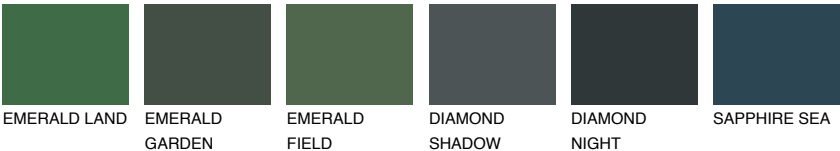

SUMATRA2 SM2

61% TSR 58%

Matching colours

COLOURS

INTENSE

For more information on plasters and paints, go to www.ceresit.en

*The presented colours refer to plasters and paints offered by Ceresit. Due to the use of digital techniques, the presented colours might not represent the original ones, thus they cannot be considered as a reliable colour presentation. We recommend checking the authentic colour samples.