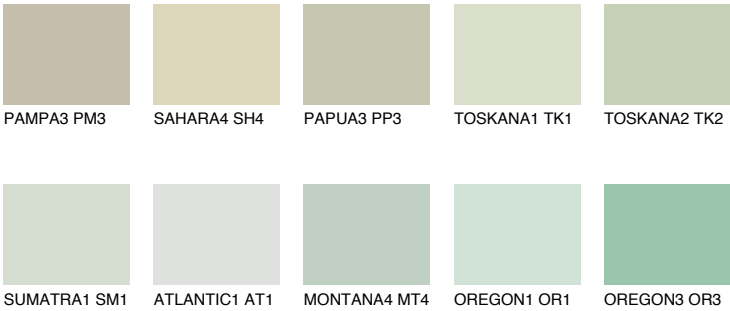

SUMATRA2 SM2

61% TSR 58%

Matching colours

COLOURS

INTENSE

For more information on plasters and paints, go to www.ceresit.en

*The presented colours refer to plasters and paints offered by Ceresit. Due to the use of digital techniques, the presented colours might not represent the original ones, thus they cannot be considered as a reliable colour presentation. We recommend checking the authentic colour samples.