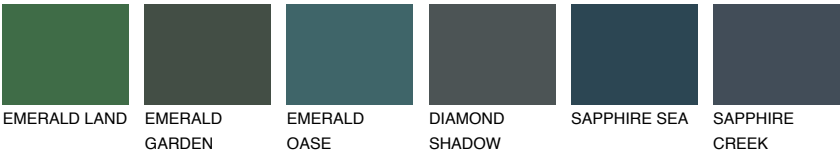

SUMATRA1 SM1

71% TSR 64%

Matching colours

COLOURS

INTENSE

For more information on plasters and paints, go to www.ceresit.en

*The presented colours refer to plasters and paints offered by Ceresit. Due to the use of digital techniques, the presented colours might not represent the original ones, thus they cannot be considered as a reliable colour presentation. We recommend checking the authentic colour samples.