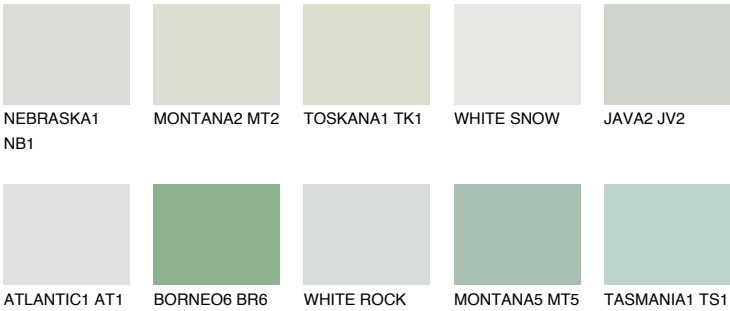

SUMATRA1 SM1

71% TSR 64%

Matching colours

COLOURS

INTENSE

For more information on plasters and paints, go to www.ceresit.en

*The presented colours refer to plasters and paints offered by Ceresit. Due to the use of digital techniques, the presented colours might not represent the original ones, thus they cannot be considered as a reliable colour presentation. We recommend checking the authentic colour samples.