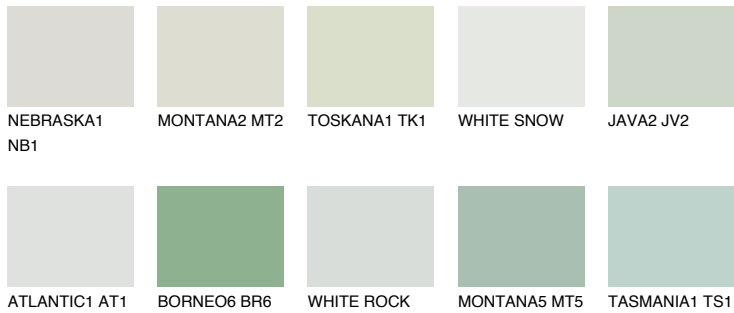

COLOUR DETAILS

SUMATRA1 SM1

71% TSR 64%

Matching colours

COLOURS

INTENSE

For more information on plasters and paints, go to www.ceresit.en

*The presented colours refer to plasters and paints offered by Ceresit. Due to the use of digital techniques, the presented colours might not represent the original ones, thus they cannot be considered as a reliable colour presentation. We recommend checking the authentic colour samples.