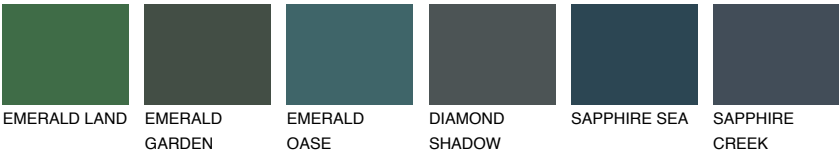

SUMATRA1 SM1

71% TSR 64%

Matching colours

COLOURS

INTENSE

For more information on plasters and paints, go to www.ceresit.en

*The presented colours refer to plasters and paints offered by Ceresit. Due to the use of digital techniques, the presented colours might not represent the original ones, thus they cannot be considered as a reliable colour presentation. We recommend checking the authentic colour samples.