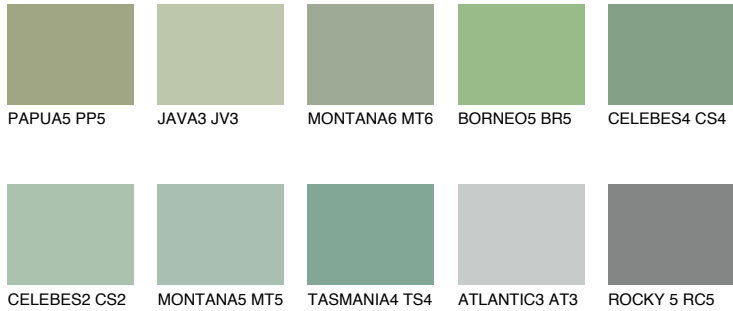

COLOUR DETAILS

BORNEO6 BR6

39% TSR 34%

Matching colours

COLOURS

INTENSE

For more information on plasters and paints, go to www.ceresit.en

*The presented colours refer to plasters and paints offered by Ceresit. Due to the use of digital techniques, the presented colours might not represent the original ones, thus they cannot be considered as a reliable colour presentation. We recommend checking the authentic colour samples.