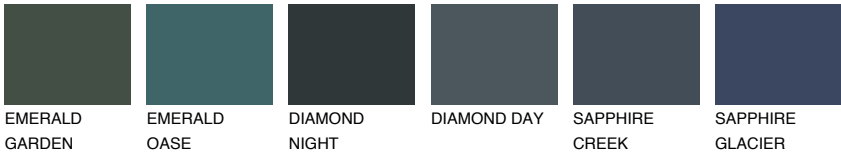

BORNEO6 BR6

39% **TSR** 34%

Matching colours

COLOURS

INTENSE

For more information on plasters and paints, go to www.ceresit.en

*The presented colours refer to plasters and paints offered by Ceresit. Due to the use of digital techniques, the presented colours might not represent the original ones, thus they cannot be considered as a reliable colour presentation. We recommend checking the authentic colour samples.