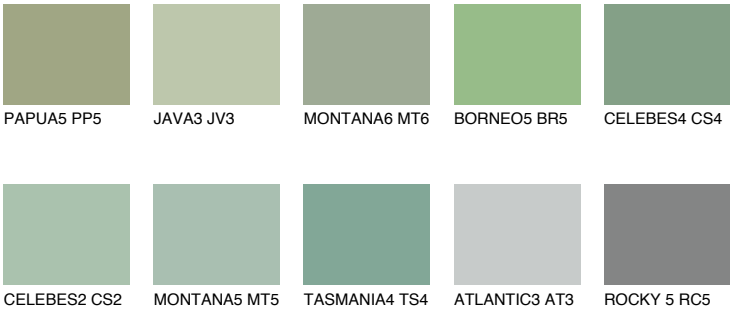

BORNEO6 BR6

39% **TSR** 34%

Matching colours

COLOURS

INTENSE

For more information on plasters and paints, go to www.ceresit.en

*The presented colours refer to plasters and paints offered by Ceresit. Due to the use of digital techniques, the presented colours might not represent the original ones, thus they cannot be considered as a reliable colour presentation. We recommend checking the authentic colour samples.