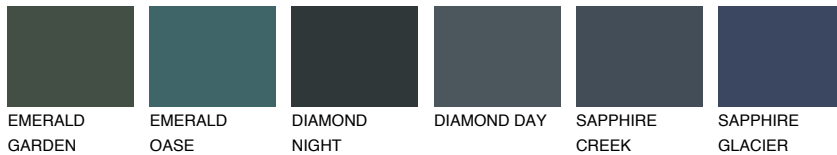

COLOUR DETAILS

BORNEO6 BR6

39% TSR 34%

Matching colours

COLOURS

INTENSE

For more information on plasters and paints, go to www.ceresit.en

*The presented colours refer to plasters and paints offered by Ceresit. Due to the use of digital techniques, the presented colours might not represent the original ones, thus they cannot be considered as a reliable colour presentation. We recommend checking the authentic colour samples.