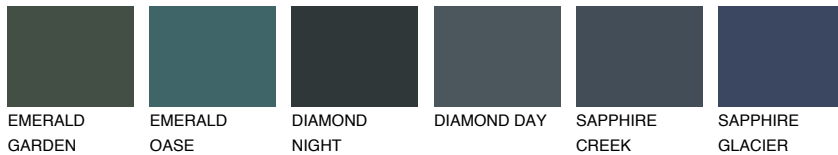

COLOUR DETAILS

BORNEO6 BR6

39% TSR 34%

Matching colours

COLOURS

INTENSE

For more information on plasters and paints, go to www.ceresit.en

*The presented colours refer to plasters and paints offered by Ceresit. Due to the use of digital techniques, the presented colours might not represent the original ones, thus they cannot be considered as a reliable colour presentation. We recommend checking the authentic colour samples.