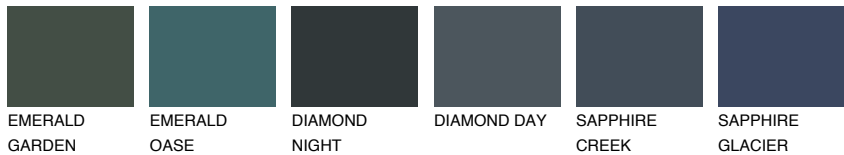

COLOUR DETAILS

BORNEO6 BR6

39% TSR 34%

Matching colours

COLOURS

INTENSE

For more information on plasters and paints, go to www.ceresit.en

*The presented colours refer to plasters and paints offered by Ceresit. Due to the use of digital techniques, the presented colours might not represent the original ones, thus they cannot be considered as a reliable colour presentation. We recommend checking the authentic colour samples.