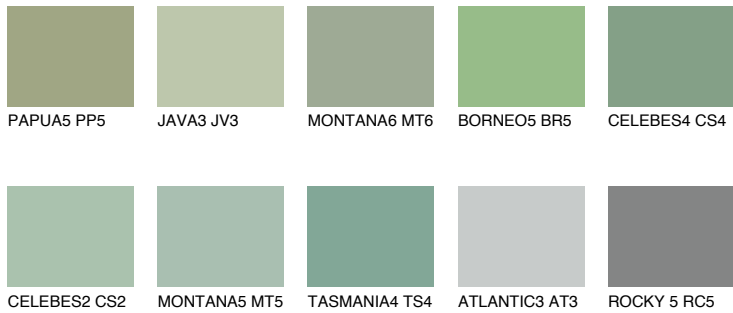

COLOUR DETAILS

BORNEO6 BR6

39% TSR 34%

Matching colours

COLOURS

INTENSE

For more information on plasters and paints, go to www.ceresit.en

*The presented colours refer to plasters and paints offered by Ceresit. Due to the use of digital techniques, the presented colours might not represent the original ones, thus they cannot be considered as a reliable colour presentation. We recommend checking the authentic colour samples.