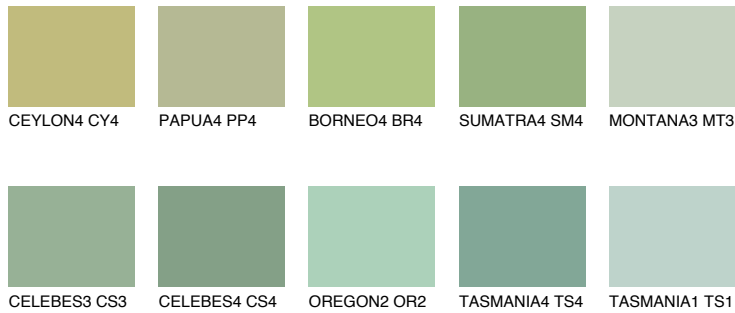

COLOUR DETAILS

BORNEO5 BR5

45% TSR 38%

Matching colours

COLOURS

INTENSE

For more information on plasters and paints, go to www.ceresit.en

*The presented colours refer to plasters and paints offered by Ceresit. Due to the use of digital techniques, the presented colours might not represent the original ones, thus they cannot be considered as a reliable colour presentation. We recommend checking the authentic colour samples.