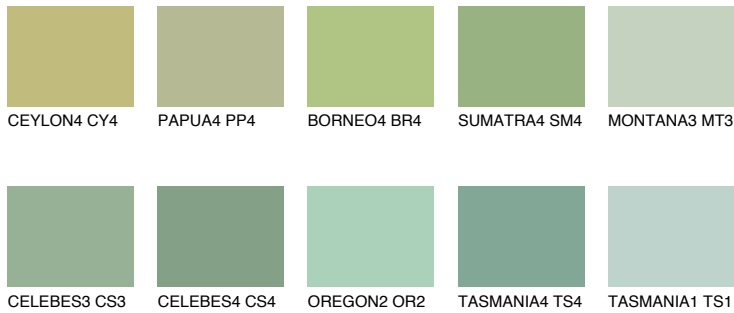

COLOUR DETAILS

BORNEO5 BR5

45% TSR 38%

Matching colours

COLOURS

INTENSE

For more information on plasters and paints, go to www.ceresit.en

*The presented colours refer to plasters and paints offered by Ceresit. Due to the use of digital techniques, the presented colours might not represent the original ones, thus they cannot be considered as a reliable colour presentation. We recommend checking the authentic colour samples.