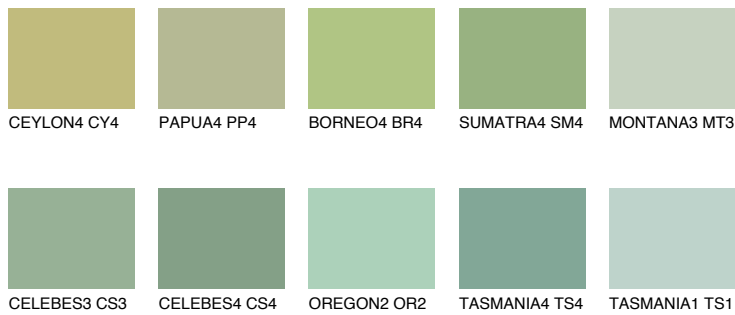

COLOUR DETAILS

BORNEO5 BR5

45% TSR 38%

Matching colours

COLOURS

INTENSE

For more information on plasters and paints, go to www.ceresit.en

*The presented colours refer to plasters and paints offered by Ceresit. Due to the use of digital techniques, the presented colours might not represent the original ones, thus they cannot be considered as a reliable colour presentation. We recommend checking the authentic colour samples.