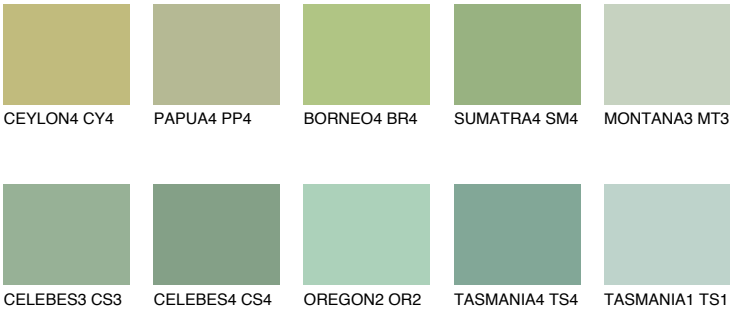

BORNEO5 BR5

45% TSR 38%

Matching colours

COLOURS

INTENSE

For more information on plasters and paints, go to www.ceresit.en

*The presented colours refer to plasters and paints offered by Ceresit. Due to the use of digital techniques, the presented colours might not represent the original ones, thus they cannot be considered as a reliable colour presentation. We recommend checking the authentic colour samples.