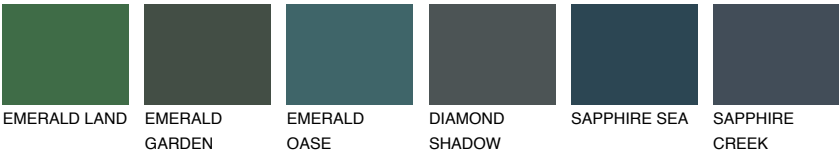

BORNEO5 BR5

45% TSR 38%

Matching colours

COLOURS

INTENSE

For more information on plasters and paints, go to www.ceresit.en

*The presented colours refer to plasters and paints offered by Ceresit. Due to the use of digital techniques, the presented colours might not represent the original ones, thus they cannot be considered as a reliable colour presentation. We recommend checking the authentic colour samples.