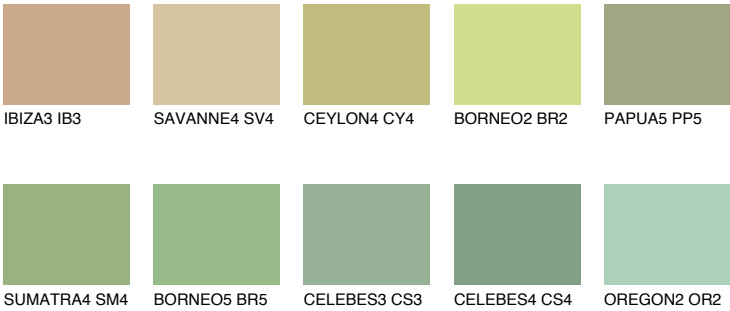

BORNEO4 BR4

51% TSR 43%

Matching colours

COLOURS

INTENSE

For more information on plasters and paints, go to www.ceresit.en

*The presented colours refer to plasters and paints offered by Ceresit. Due to the use of digital techniques, the presented colours might not represent the original ones, thus they cannot be considered as a reliable colour presentation. We recommend checking the authentic colour samples.