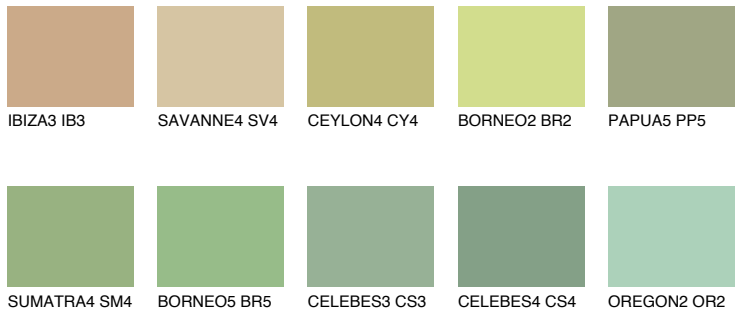

COLOUR DETAILS

BORNEO4 BR4

51% TSR 43%

Matching colours

COLOURS

INTENSE

For more information on plasters and paints, go to www.ceresit.en

*The presented colours refer to plasters and paints offered by Ceresit. Due to the use of digital techniques, the presented colours might not represent the original ones, thus they cannot be considered as a reliable colour presentation. We recommend checking the authentic colour samples.