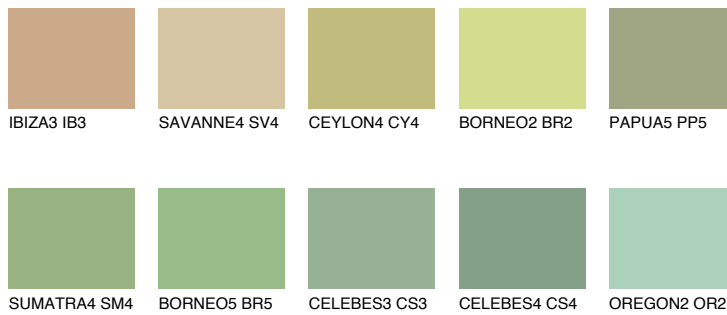

COLOUR DETAILS

BORNEO4 BR4

51% TSR 43%

Matching colours

COLOURS

INTENSE

For more information on plasters and paints, go to www.ceresit.en

*The presented colours refer to plasters and paints offered by Ceresit. Due to the use of digital techniques, the presented colours might not represent the original ones, thus they cannot be considered as a reliable colour presentation. We recommend checking the authentic colour samples.