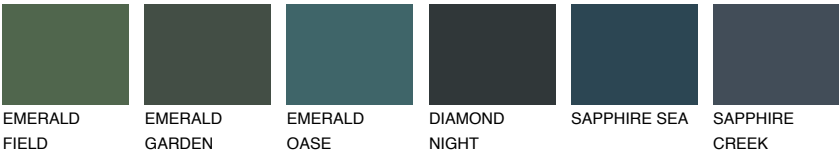

BORNEO4 BR4

51% TSR 43%

Matching colours

COLOURS

INTENSE

For more information on plasters and paints, go to www.ceresit.en

*The presented colours refer to plasters and paints offered by Ceresit. Due to the use of digital techniques, the presented colours might not represent the original ones, thus they cannot be considered as a reliable colour presentation. We recommend checking the authentic colour samples.