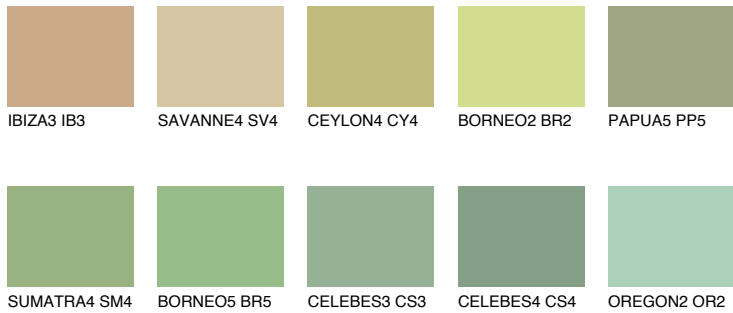

COLOUR DETAILS

BORNEO4 BR4

51% TSR 43%

Matching colours

COLOURS

INTENSE

For more information on plasters and paints, go to www.ceresit.en

*The presented colours refer to plasters and paints offered by Ceresit. Due to the use of digital techniques, the presented colours might not represent the original ones, thus they cannot be considered as a reliable colour presentation. We recommend checking the authentic colour samples.