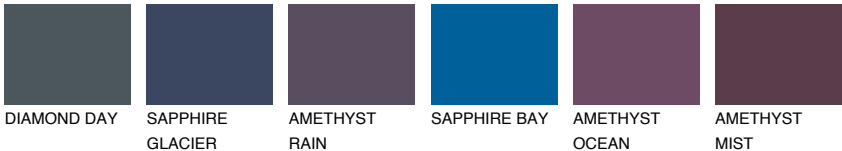

COLOUR DETAILS

ALASKA1 AL1

66% TSR 65%

Matching colours

COLOURS

INTENSE

For more information on plasters and paints, go to www.ceresit.en

*The presented colours refer to plasters and paints offered by Ceresit. Due to the use of digital techniques, the presented colours might not represent the original ones, thus they cannot be considered as a reliable colour presentation. We recommend checking the authentic colour samples.