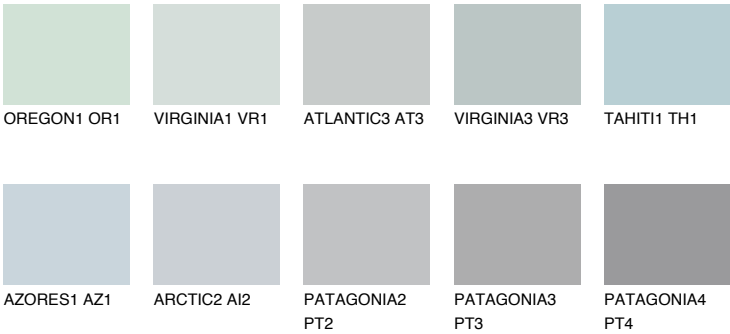

# COLOUR DETAILS

## ALASKA1 AL1

66% TSR 65%

### Matching colours

#### COLOURS