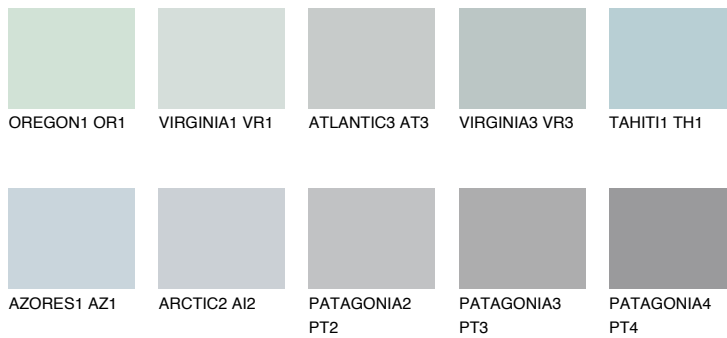

COLOUR DETAILS

ALASKA1 AL1

66% TSR 65%

Matching colours

COLOURS

INTENSE

For more information on plasters and paints, go to www.ceresit.en

*The presented colours refer to plasters and paints offered by Ceresit. Due to the use of digital techniques, the presented colours might not represent the original ones, thus they cannot be considered as a reliable colour presentation. We recommend checking the authentic colour samples.