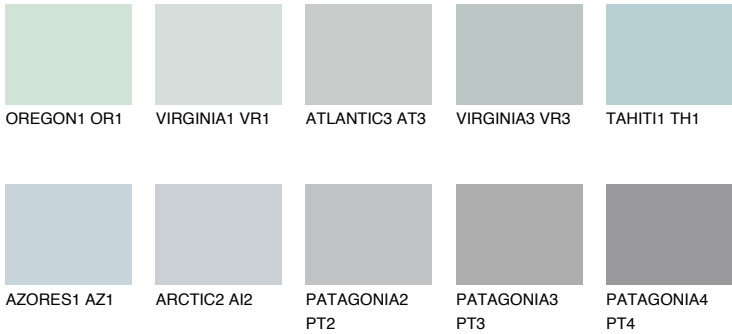

COLOUR DETAILS

ALASKA1 AL1

66% TSR 65%

Matching colours

COLOURS

INTENSE

For more information on plasters and paints, go to www.ceresit.en

*The presented colours refer to plasters and paints offered by Ceresit. Due to the use of digital techniques, the presented colours might not represent the original ones, thus they cannot be considered as a reliable colour presentation. We recommend checking the authentic colour samples.