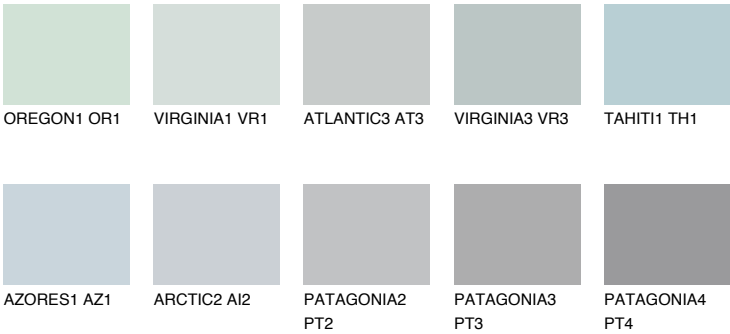

ALASKA1 AL1

66% TSR 65%

Matching colours

COLOURS

INTENSE

For more information on plasters and paints, go to www.ceresit.en

*The presented colours refer to plasters and paints offered by Ceresit. Due to the use of digital techniques, the presented colours might not represent the original ones, thus they cannot be considered as a reliable colour presentation. We recommend checking the authentic colour samples.