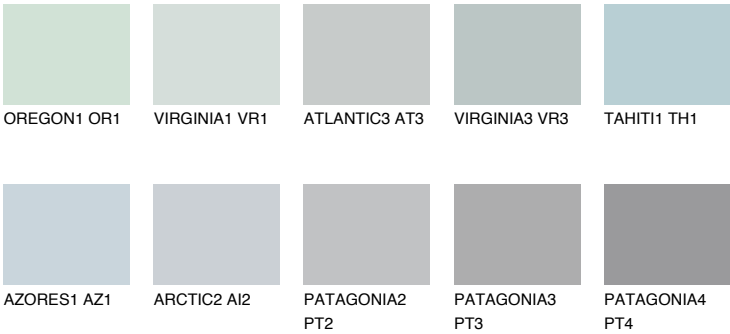

COLOUR DETAILS

ALASKA1 AL1

66% TSR 65%

Matching colours

COLOURS

INTENSE

For more information on plasters and paints, go to www.ceresit.en

*The presented colours refer to plasters and paints offered by Ceresit. Due to the use of digital techniques, the presented colours might not represent the original ones, thus they cannot be considered as a reliable colour presentation. We recommend checking the authentic colour samples.