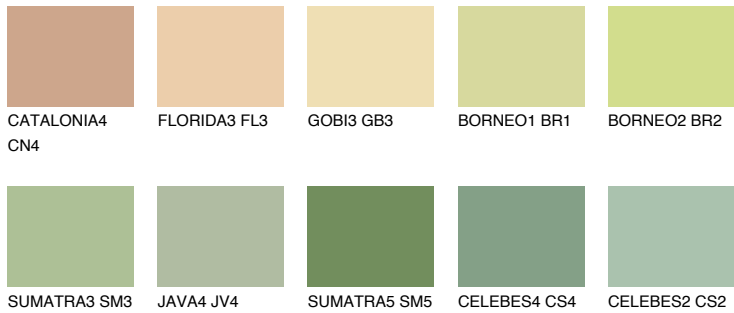

COLOUR DETAILS

BORNEO3 BR3

64% TSR 56%

Matching colours

COLOURS

INTENSE

For more information on plasters and paints, go to www.ceresit.en

*The presented colours refer to plasters and paints offered by Ceresit. Due to the use of digital techniques, the presented colours might not represent the original ones, thus they cannot be considered as a reliable colour presentation. We recommend checking the authentic colour samples.