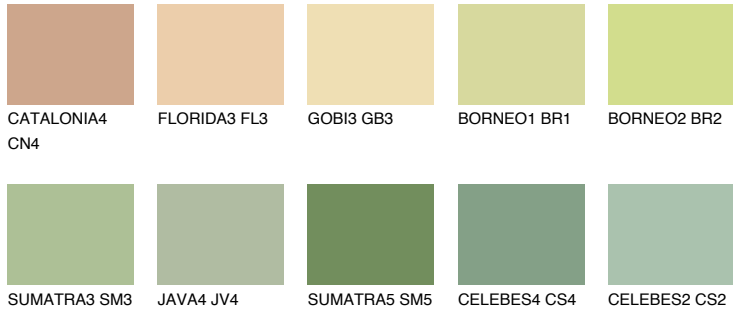

COLOUR DETAILS

BORNEO3 BR3

64% TSR 56%

Matching colours

COLOURS

INTENSE

For more information on plasters and paints, go to www.ceresit.en

*The presented colours refer to plasters and paints offered by Ceresit. Due to the use of digital techniques, the presented colours might not represent the original ones, thus they cannot be considered as a reliable colour presentation. We recommend checking the authentic colour samples.