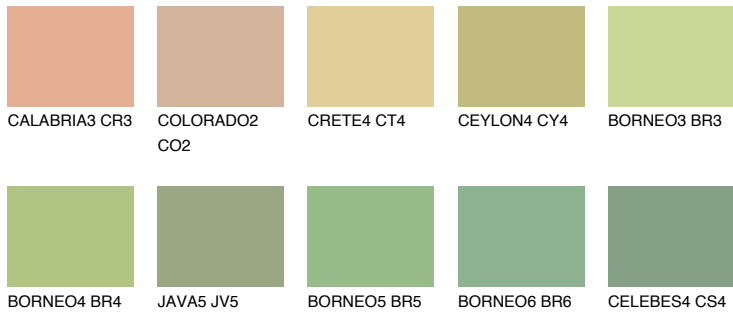

COLOUR DETAILS

BORNEO2 BR2

67% TSR 59%

Matching colours

COLOURS

INTENSE

For more information on plasters and paints, go to www.ceresit.en

*The presented colours refer to plasters and paints offered by Ceresit. Due to the use of digital techniques, the presented colours might not represent the original ones, thus they cannot be considered as a reliable colour presentation. We recommend checking the authentic colour samples.