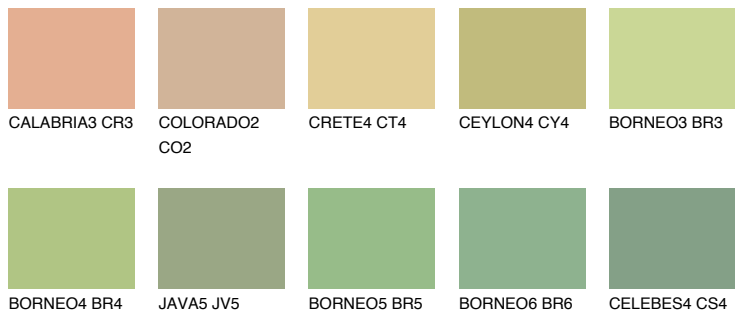

COLOUR DETAILS

BORNEO2 BR2

67% TSR 59%

Matching colours

COLOURS

INTENSE

For more information on plasters and paints, go to www.ceresit.en

*The presented colours refer to plasters and paints offered by Ceresit. Due to the use of digital techniques, the presented colours might not represent the original ones, thus they cannot be considered as a reliable colour presentation. We recommend checking the authentic colour samples.