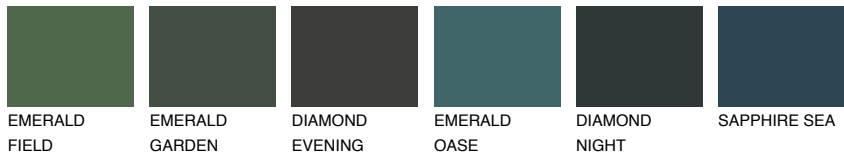

COLOUR DETAILS

BORNEO2 BR2

67% TSR 59%

Matching colours

COLOURS

INTENSE

For more information on plasters and paints, go to www.ceresit.en

*The presented colours refer to plasters and paints offered by Ceresit. Due to the use of digital techniques, the presented colours might not represent the original ones, thus they cannot be considered as a reliable colour presentation. We recommend checking the authentic colour samples.