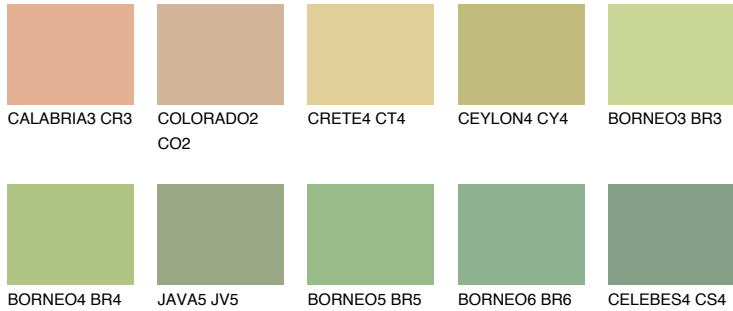

COLOUR DETAILS

BORNEO2 BR2

67% TSR 59%

Matching colours

COLOURS

INTENSE

For more information on plasters and paints, go to www.ceresit.en

*The presented colours refer to plasters and paints offered by Ceresit. Due to the use of digital techniques, the presented colours might not represent the original ones, thus they cannot be considered as a reliable colour presentation. We recommend checking the authentic colour samples.