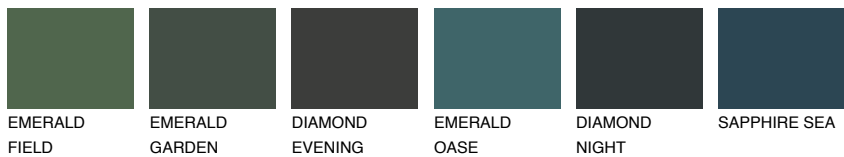

COLOUR DETAILS

BORNEO2 BR2

67% TSR 59%

Matching colours

COLOURS

INTENSE

For more information on plasters and paints, go to www.ceresit.en

*The presented colours refer to plasters and paints offered by Ceresit. Due to the use of digital techniques, the presented colours might not represent the original ones, thus they cannot be considered as a reliable colour presentation. We recommend checking the authentic colour samples.