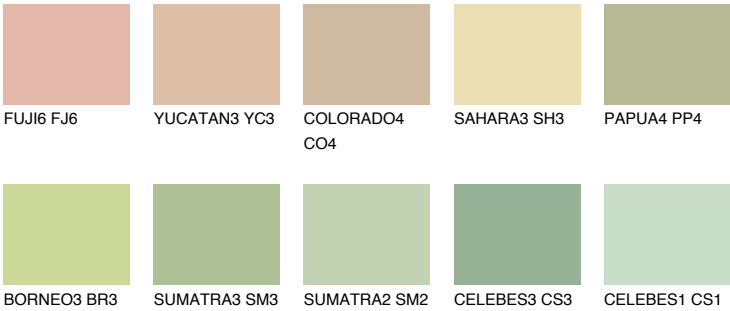

BORNEO1 BR1

67% TSR 64%

Matching colours

COLOURS

INTENSE

For more information on plasters and paints, go to www.ceresit.en

*The presented colours refer to plasters and paints offered by Ceresit. Due to the use of digital techniques, the presented colours might not represent the original ones, thus they cannot be considered as a reliable colour presentation. We recommend checking the authentic colour samples.