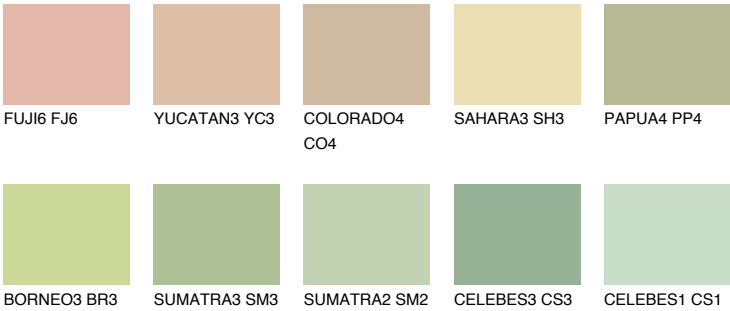

COLOUR DETAILS

BORNEO1 BR1

67% TSR 64%

Matching colours

COLOURS

INTENSE

For more information on plasters and paints, go to www.ceresit.en

*The presented colours refer to plasters and paints offered by Ceresit. Due to the use of digital techniques, the presented colours might not represent the original ones, thus they cannot be considered as a reliable colour presentation. We recommend checking the authentic colour samples.