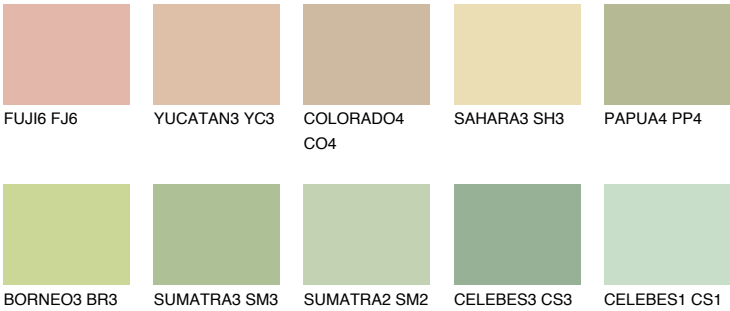

BORNEO1 BR1

67% **TSR** 64%

Matching colours

COLOURS

INTENSE

For more information on plasters and paints, go to www.ceresit.en

*The presented colours refer to plasters and paints offered by Ceresit. Due to the use of digital techniques, the presented colours might not represent the original ones, thus they cannot be considered as a reliable colour presentation. We recommend checking the authentic colour samples.