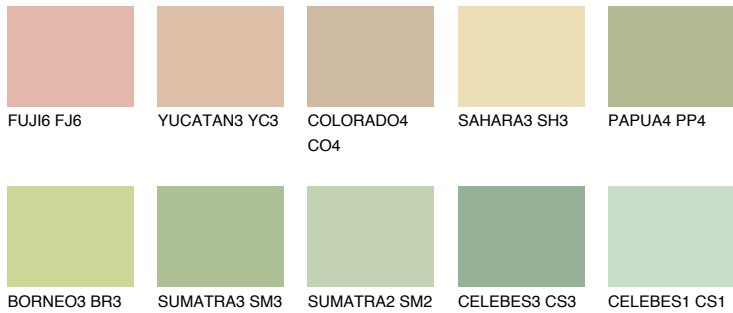

COLOUR DETAILS

BORNEO1 BR1

67% TSR 64%

Matching colours

COLOURS

INTENSE

For more information on plasters and paints, go to www.ceresit.en

*The presented colours refer to plasters and paints offered by Ceresit. Due to the use of digital techniques, the presented colours might not represent the original ones, thus they cannot be considered as a reliable colour presentation. We recommend checking the authentic colour samples.