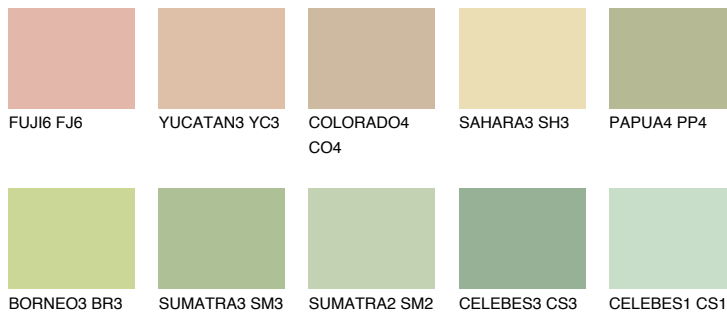

# COLOUR DETAILS

## BORNEO1 BR1

67% TSR 64%

### Matching colours

#### COLOURS