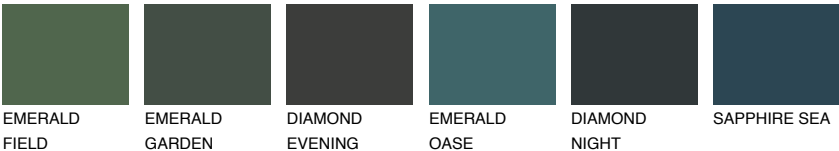

CEYLON6 CY6

29% **TSR** 41%

Matching colours

COLOURS

INTENSE

For more information on plasters and paints, go to www.ceresit.en

*The presented colours refer to plasters and paints offered by Ceresit. Due to the use of digital techniques, the presented colours might not represent the original ones, thus they cannot be considered as a reliable colour presentation. We recommend checking the authentic colour samples.