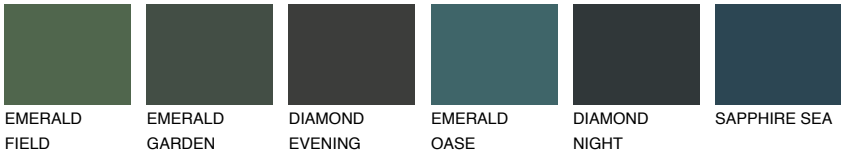

CEYLON6 CY6

29% **TSR** 41%

Matching colours

COLOURS

INTENSE

For more information on plasters and paints, go to www.ceresit.en

*The presented colours refer to plasters and paints offered by Ceresit. Due to the use of digital techniques, the presented colours might not represent the original ones, thus they cannot be considered as a reliable colour presentation. We recommend checking the authentic colour samples.