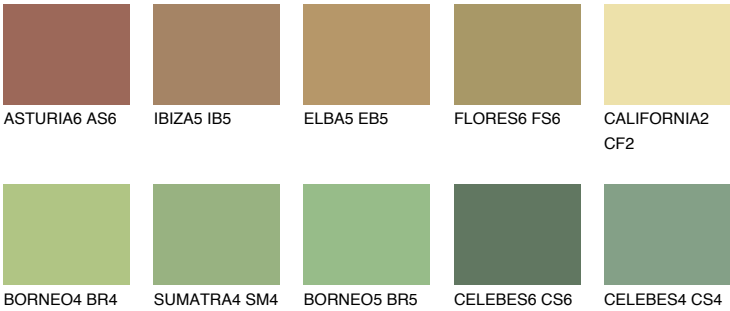

CEYLON6 CY6

☀️ 29% **TSR** 41%

Matching colours

COLOURS

INTENSE

For more information on plasters and paints, go to www.ceresit.en

*The presented colours refer to plasters and paints offered by Ceresit. Due to the use of digital techniques, the presented colours might not represent the original ones, thus they cannot be considered as a reliable colour presentation. We recommend checking the authentic colour samples.