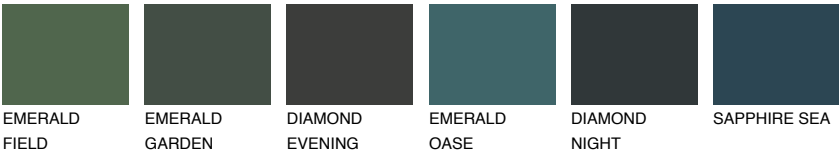

CEYLON6 CY6

☀️ 29% **TSR** 41%

Matching colours

COLOURS

INTENSE

For more information on plasters and paints, go to www.ceresit.en

*The presented colours refer to plasters and paints offered by Ceresit. Due to the use of digital techniques, the presented colours might not represent the original ones, thus they cannot be considered as a reliable colour presentation. We recommend checking the authentic colour samples.