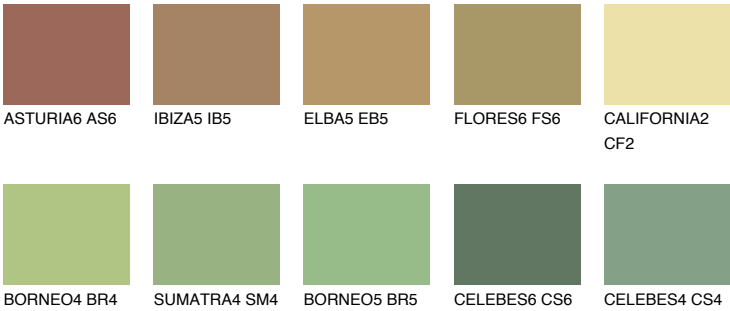

CEYLON6 CY6

29% **TSR** 41%

Matching colours

COLOURS

INTENSE

For more information on plasters and paints, go to www.ceresit.en

*The presented colours refer to plasters and paints offered by Ceresit. Due to the use of digital techniques, the presented colours might not represent the original ones, thus they cannot be considered as a reliable colour presentation. We recommend checking the authentic colour samples.