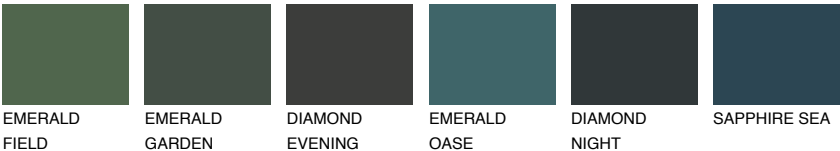

CEYLON6 CY6

29% **TSR** 41%

Matching colours

COLOURS

INTENSE

For more information on plasters and paints, go to www.ceresit.en

*The presented colours refer to plasters and paints offered by Ceresit. Due to the use of digital techniques, the presented colours might not represent the original ones, thus they cannot be considered as a reliable colour presentation. We recommend checking the authentic colour samples.