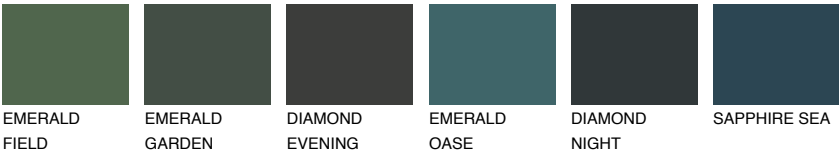

CEYLON6 CY6

29% **TSR** 41%

Matching colours

COLOURS

INTENSE

For more information on plasters and paints, go to www.ceresit.en

*The presented colours refer to plasters and paints offered by Ceresit. Due to the use of digital techniques, the presented colours might not represent the original ones, thus they cannot be considered as a reliable colour presentation. We recommend checking the authentic colour samples.