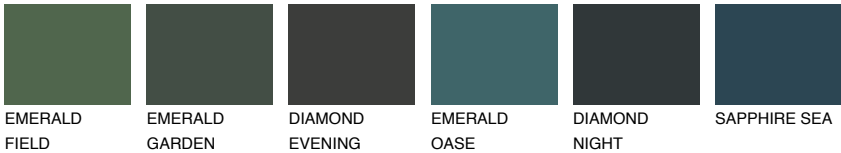

CEYLON6 CY6

29% **TSR** 41%

Matching colours

COLOURS

INTENSE

For more information on plasters and paints, go to www.ceresit.en

*The presented colours refer to plasters and paints offered by Ceresit. Due to the use of digital techniques, the presented colours might not represent the original ones, thus they cannot be considered as a reliable colour presentation. We recommend checking the authentic colour samples.