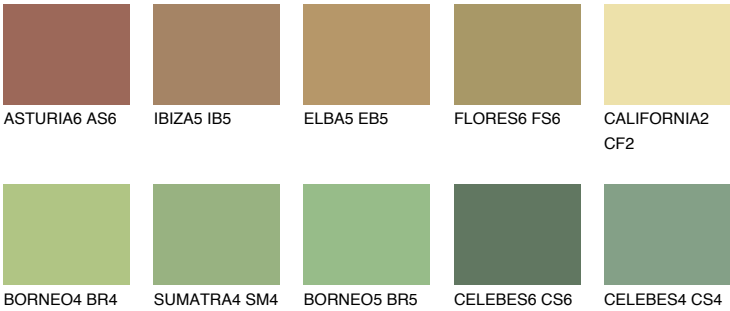

## CEYLON6 CY6

29% **TSR** 41%

### Matching colours

#### COLOURS

#### INTENSE

For more information on plasters and paints, go to [www.ceresit.en](http://www.ceresit.en)

\*The presented colours refer to plasters and paints offered by Ceresit. Due to the use of digital techniques, the presented colours might not represent the original ones, thus they cannot be considered as a reliable colour presentation. We recommend checking the authentic colour samples.