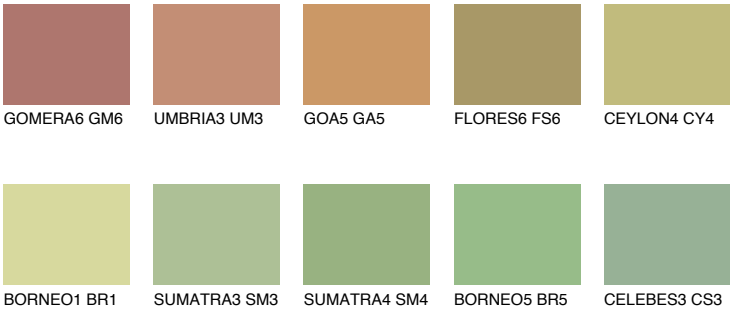

## CEYLON5 CY5

44% **TSR** 51%

### Matching colours

#### COLOURS

#### INTENSE

For more information on plasters and paints, go to [www.ceresit.en](http://www.ceresit.en)

\*The presented colours refer to plasters and paints offered by Ceresit. Due to the use of digital techniques, the presented colours might not represent the original ones, thus they cannot be considered as a reliable colour presentation. We recommend checking the authentic colour samples.