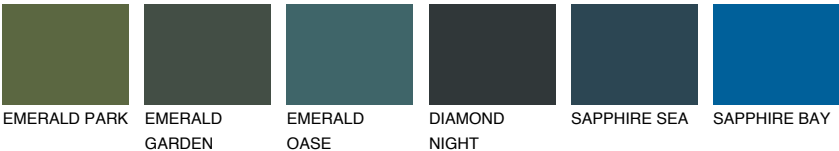

CEYLON5 CY5

44% **TSR** 51%

Matching colours

COLOURS

INTENSE

For more information on plasters and paints, go to www.ceresit.en

*The presented colours refer to plasters and paints offered by Ceresit. Due to the use of digital techniques, the presented colours might not represent the original ones, thus they cannot be considered as a reliable colour presentation. We recommend checking the authentic colour samples.