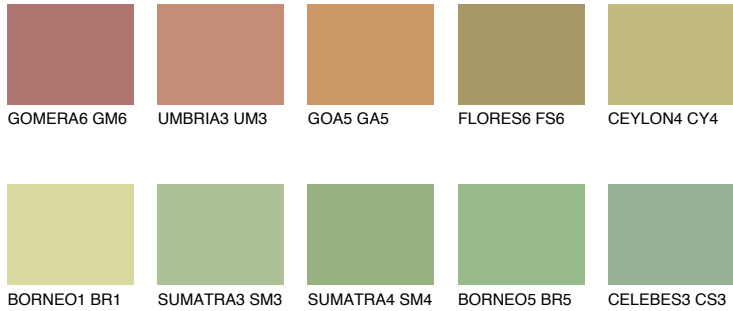

# COLOUR DETAILS

### Matching colours

#### COLOURS

#### INTENSE

For more information on plasters and paints, go to [www.ceresit.en](http://www.ceresit.en)

\*The presented colours refer to plasters and paints offered by Ceresit. Due to the use of digital techniques, the presented colours might not represent the original ones, thus they cannot be considered as a reliable colour presentation. We recommend checking the authentic colour samples.