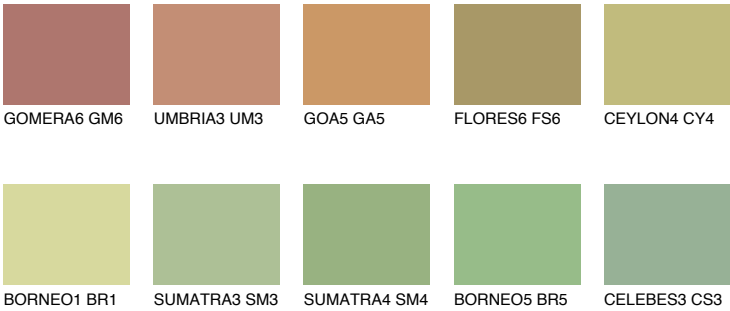

COLOUR DETAILS

CEYLON5 CY5

44% **TSR** 51%

Matching colours

COLOURS

INTENSE

For more information on plasters and paints, go to www.ceresit.en

*The presented colours refer to plasters and paints offered by Ceresit. Due to the use of digital techniques, the presented colours might not represent the original ones, thus they cannot be considered as a reliable colour presentation. We recommend checking the authentic colour samples.