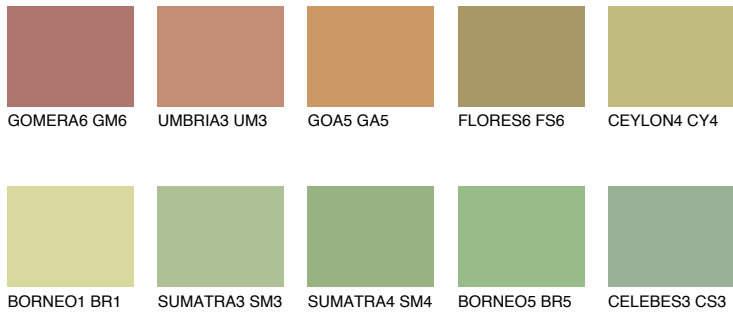

COLOUR DETAILS

CEYLON5 CY5

44% **TSR** 51%

Matching colours

COLOURS

INTENSE

For more information on plasters and paints, go to www.ceresit.en

*The presented colours refer to plasters and paints offered by Ceresit. Due to the use of digital techniques, the presented colours might not represent the original ones, thus they cannot be considered as a reliable colour presentation. We recommend checking the authentic colour samples.