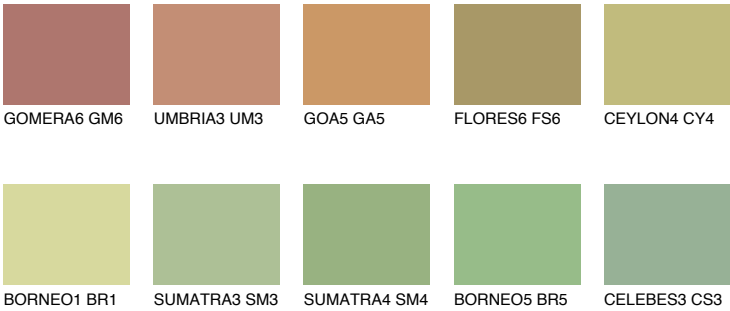

CEYLON5 CY5

44% **TSR** 51%

Matching colours

COLOURS

INTENSE

For more information on plasters and paints, go to www.ceresit.en

*The presented colours refer to plasters and paints offered by Ceresit. Due to the use of digital techniques, the presented colours might not represent the original ones, thus they cannot be considered as a reliable colour presentation. We recommend checking the authentic colour samples.