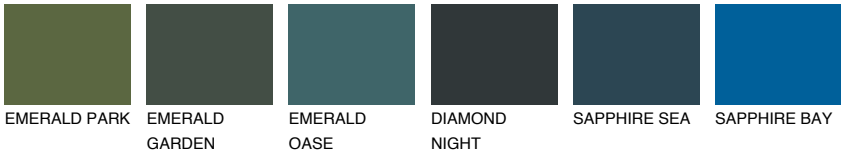

CEYLON5 CY5

44% **TSR** 51%

Matching colours

COLOURS

INTENSE

For more information on plasters and paints, go to www.ceresit.en

*The presented colours refer to plasters and paints offered by Ceresit. Due to the use of digital techniques, the presented colours might not represent the original ones, thus they cannot be considered as a reliable colour presentation. We recommend checking the authentic colour samples.