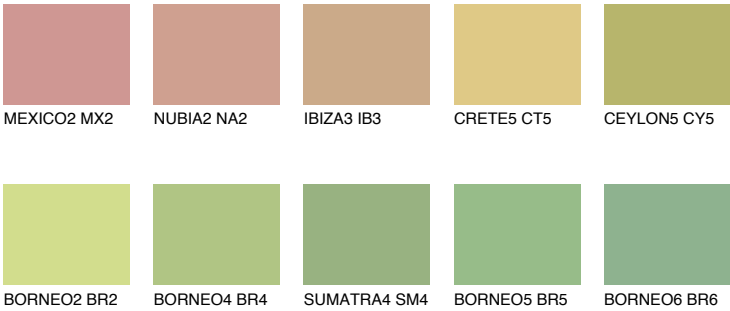

COLOUR DETAILS

CEYLON4 CY4

48% **TSR** 55%

Matching colours

COLOURS

INTENSE

For more information on plasters and paints, go to www.ceresit.en

*The presented colours refer to plasters and paints offered by Ceresit. Due to the use of digital techniques, the presented colours might not represent the original ones, thus they cannot be considered as a reliable colour presentation. We recommend checking the authentic colour samples.