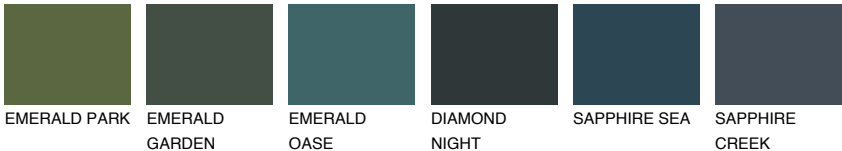

COLOUR DETAILS

CEYLON4 CY4

48% **TSR** 55%

Matching colours

COLOURS

INTENSE

For more information on plasters and paints, go to www.ceresit.en

*The presented colours refer to plasters and paints offered by Ceresit. Due to the use of digital techniques, the presented colours might not represent the original ones, thus they cannot be considered as a reliable colour presentation. We recommend checking the authentic colour samples.