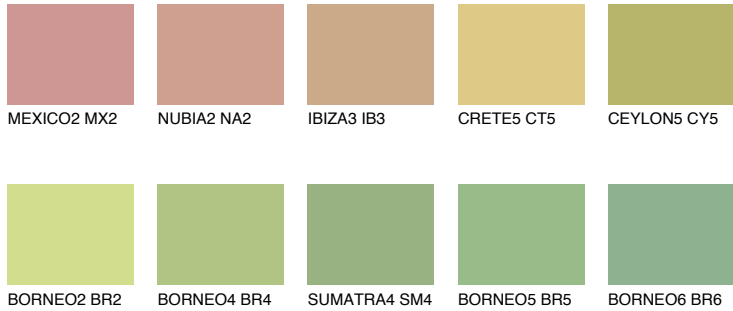

# COLOUR DETAILS

## CEYLON4 CY4

48% TSR 55%

### Matching colours

#### COLOURS