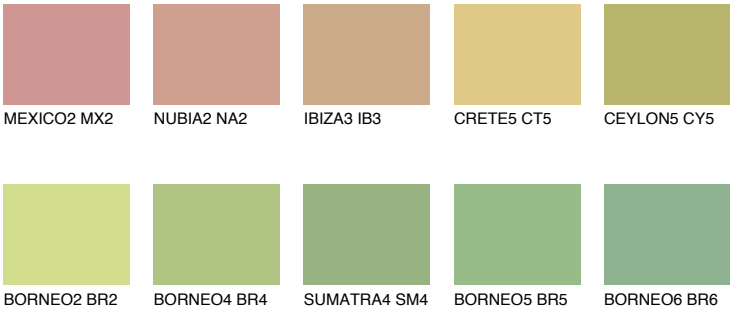

# COLOUR DETAILS

## CEYLON4 CY4

48% TSR 55%

### Matching colours

#### COLOURS