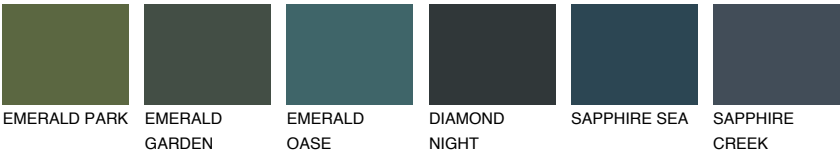

COLOUR DETAILS

CEYLON4 CY4

48% TSR 55%

Matching colours

COLOURS

INTENSE

For more information on plasters and paints, go to www.ceresit.en

*The presented colours refer to plasters and paints offered by Ceresit. Due to the use of digital techniques, the presented colours might not represent the original ones, thus they cannot be considered as a reliable colour presentation. We recommend checking the authentic colour samples.