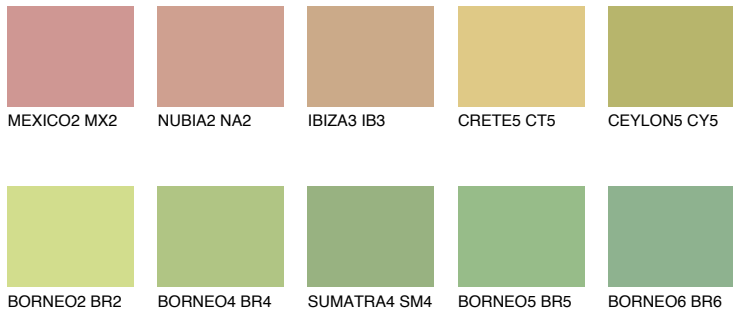

COLOUR DETAILS

CEYLON4 CY4

48% TSR 55%

Matching colours

COLOURS

INTENSE

For more information on plasters and paints, go to www.ceresit.en

*The presented colours refer to plasters and paints offered by Ceresit. Due to the use of digital techniques, the presented colours might not represent the original ones, thus they cannot be considered as a reliable colour presentation. We recommend checking the authentic colour samples.