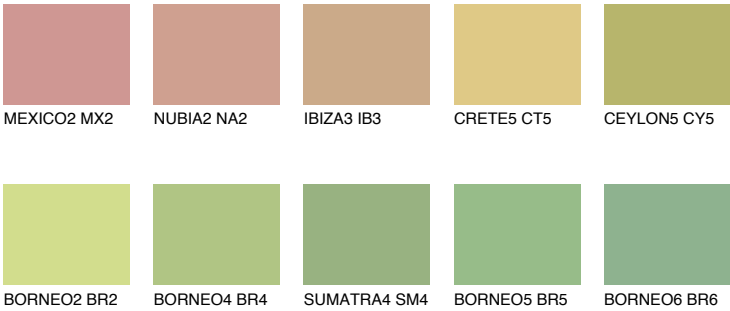

CEYLON4 CY4

48% **TSR** 55%

Matching colours

COLOURS

INTENSE

For more information on plasters and paints, go to www.ceresit.en

*The presented colours refer to plasters and paints offered by Ceresit. Due to the use of digital techniques, the presented colours might not represent the original ones, thus they cannot be considered as a reliable colour presentation. We recommend checking the authentic colour samples.