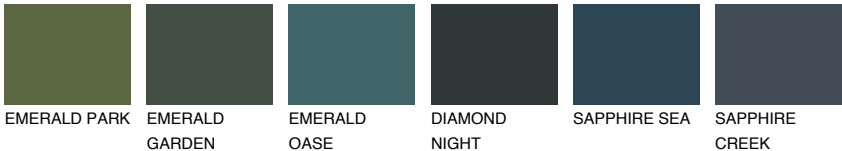

COLOUR DETAILS

CEYLON4 CY4

48% TSR 55%

Matching colours

COLOURS

INTENSE

For more information on plasters and paints, go to www.ceresit.en

*The presented colours refer to plasters and paints offered by Ceresit. Due to the use of digital techniques, the presented colours might not represent the original ones, thus they cannot be considered as a reliable colour presentation. We recommend checking the authentic colour samples.