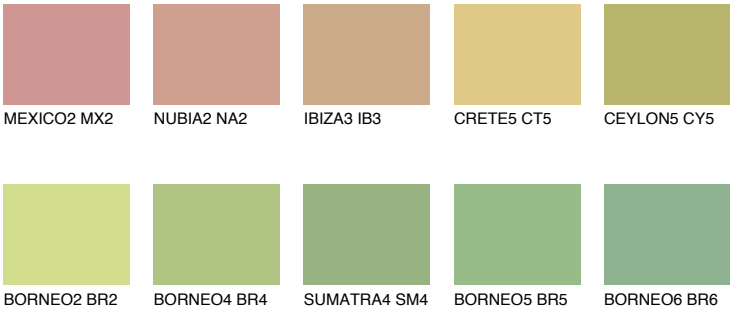

COLOUR DETAILS

CEYLON4 CY4

48% TSR 55%

Matching colours

COLOURS

INTENSE

For more information on plasters and paints, go to www.ceresit.en

*The presented colours refer to plasters and paints offered by Ceresit. Due to the use of digital techniques, the presented colours might not represent the original ones, thus they cannot be considered as a reliable colour presentation. We recommend checking the authentic colour samples.