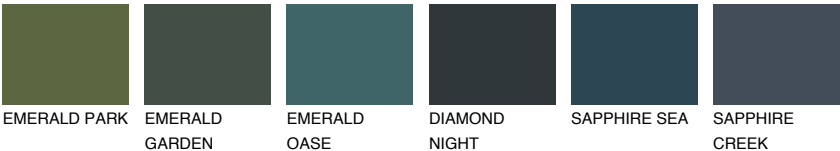

CEYLON4 CY4

48% **TSR** 55%

Matching colours

COLOURS

INTENSE

For more information on plasters and paints, go to www.ceresit.en

*The presented colours refer to plasters and paints offered by Ceresit. Due to the use of digital techniques, the presented colours might not represent the original ones, thus they cannot be considered as a reliable colour presentation. We recommend checking the authentic colour samples.