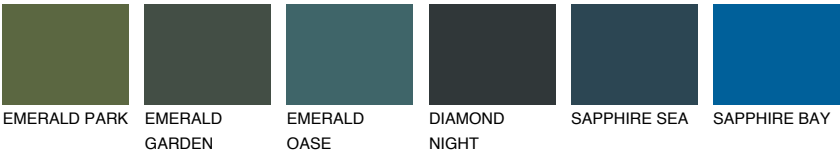

COLOUR DETAILS

CEYLON3 CY3

71% TSR 69%

Matching colours

COLOURS

INTENSE

For more information on plasters and paints, go to www.ceresit.en

*The presented colours refer to plasters and paints offered by Ceresit. Due to the use of digital techniques, the presented colours might not represent the original ones, thus they cannot be considered as a reliable colour presentation. We recommend checking the authentic colour samples.