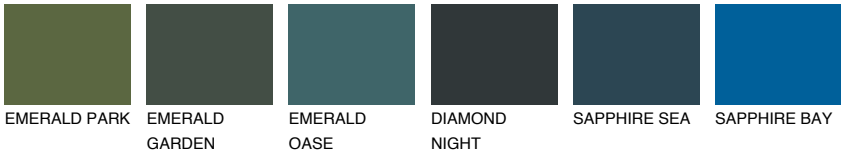

COLOUR DETAILS

CEYLON3 CY3

71% TSR 69%

Matching colours

COLOURS

INTENSE

For more information on plasters and paints, go to www.ceresit.en

*The presented colours refer to plasters and paints offered by Ceresit. Due to the use of digital techniques, the presented colours might not represent the original ones, thus they cannot be considered as a reliable colour presentation. We recommend checking the authentic colour samples.