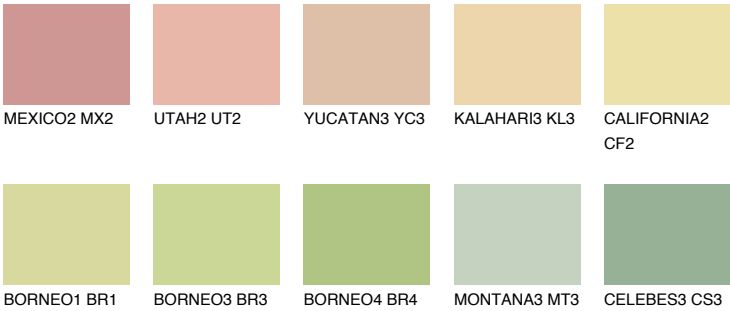

COLOUR DETAILS

CEYLON3 CY3

71% TSR 69%

Matching colours

COLOURS

INTENSE

For more information on plasters and paints, go to www.ceresit.en

*The presented colours refer to plasters and paints offered by Ceresit. Due to the use of digital techniques, the presented colours might not represent the original ones, thus they cannot be considered as a reliable colour presentation. We recommend checking the authentic colour samples.