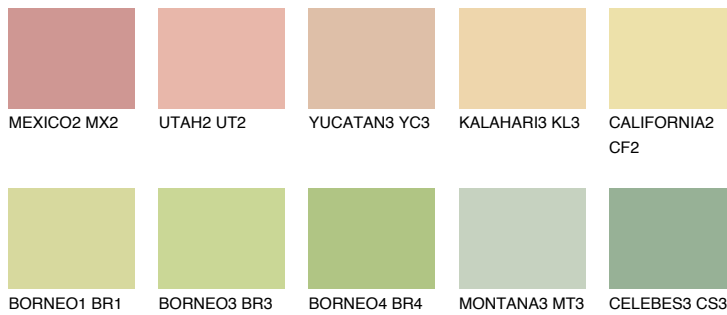

COLOUR DETAILS

CEYLON3 CY3

71% TSR 69%

Matching colours

COLOURS

INTENSE

For more information on plasters and paints, go to www.ceresit.en

*The presented colours refer to plasters and paints offered by Ceresit. Due to the use of digital techniques, the presented colours might not represent the original ones, thus they cannot be considered as a reliable colour presentation. We recommend checking the authentic colour samples.