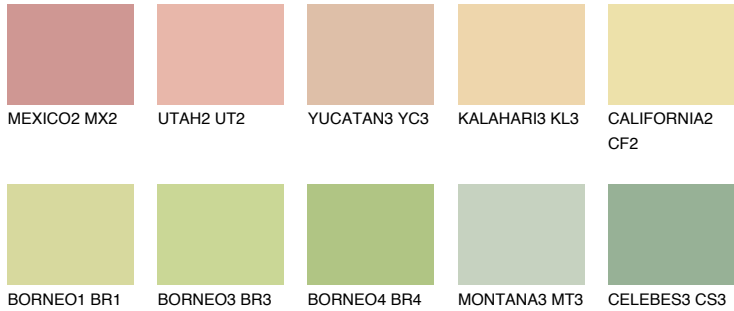

COLOUR DETAILS

CEYLON3 CY3

71% TSR 69%

Matching colours

COLOURS

INTENSE

For more information on plasters and paints, go to www.ceresit.en

*The presented colours refer to plasters and paints offered by Ceresit. Due to the use of digital techniques, the presented colours might not represent the original ones, thus they cannot be considered as a reliable colour presentation. We recommend checking the authentic colour samples.