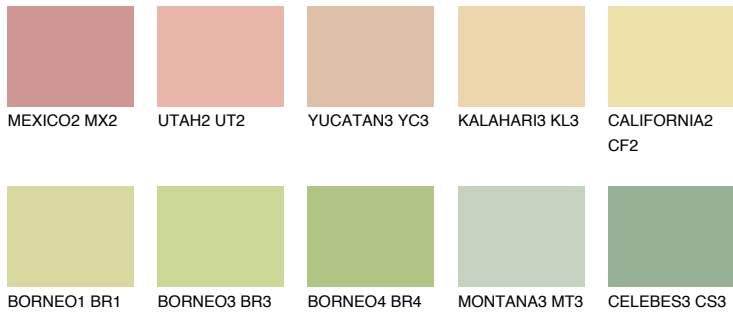

COLOUR DETAILS

CEYLON3 CY3

71% TSR 69%

Matching colours

COLOURS

INTENSE

For more information on plasters and paints, go to www.ceresit.en

*The presented colours refer to plasters and paints offered by Ceresit. Due to the use of digital techniques, the presented colours might not represent the original ones, thus they cannot be considered as a reliable colour presentation. We recommend checking the authentic colour samples.