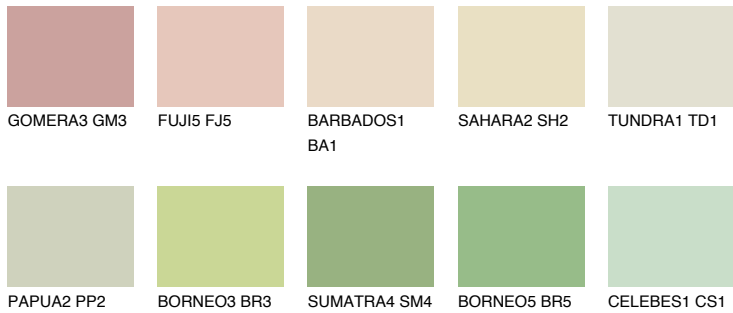

# COLOUR DETAILS

### Matching colours

#### COLOURS

#### INTENSE

For more information on plasters and paints, go to [www.ceresit.en](http://www.ceresit.en)

\*The presented colours refer to plasters and paints offered by Ceresit. Due to the use of digital techniques, the presented colours might not represent the original ones, thus they cannot be considered as a reliable colour presentation. We recommend checking the authentic colour samples.