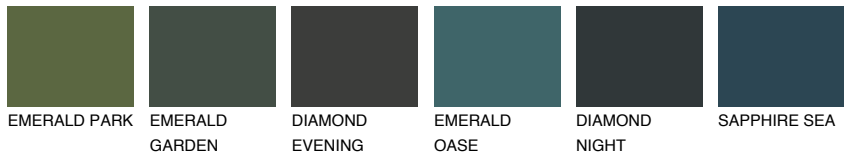

COLOUR DETAILS

CEYLON2 CY2

77% TSR 73%

Matching colours

COLOURS

INTENSE

For more information on plasters and paints, go to www.ceresit.en

*The presented colours refer to plasters and paints offered by Ceresit. Due to the use of digital techniques, the presented colours might not represent the original ones, thus they cannot be considered as a reliable colour presentation. We recommend checking the authentic colour samples.