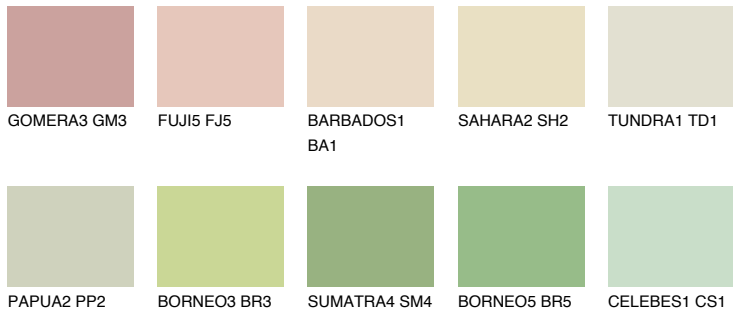

COLOUR DETAILS

CEYLON2 CY2

77% TSR 73%

Matching colours

COLOURS

INTENSE

For more information on plasters and paints, go to www.ceresit.en

*The presented colours refer to plasters and paints offered by Ceresit. Due to the use of digital techniques, the presented colours might not represent the original ones, thus they cannot be considered as a reliable colour presentation. We recommend checking the authentic colour samples.