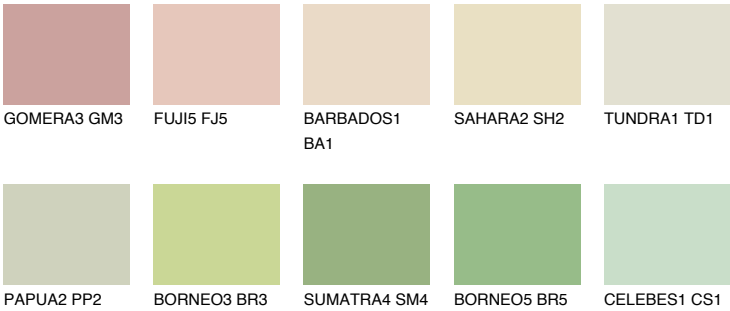

CEYLON2 CY2

77% TSR 73%

Matching colours

COLOURS

INTENSE

For more information on plasters and paints, go to www.ceresit.en

*The presented colours refer to plasters and paints offered by Ceresit. Due to the use of digital techniques, the presented colours might not represent the original ones, thus they cannot be considered as a reliable colour presentation. We recommend checking the authentic colour samples.