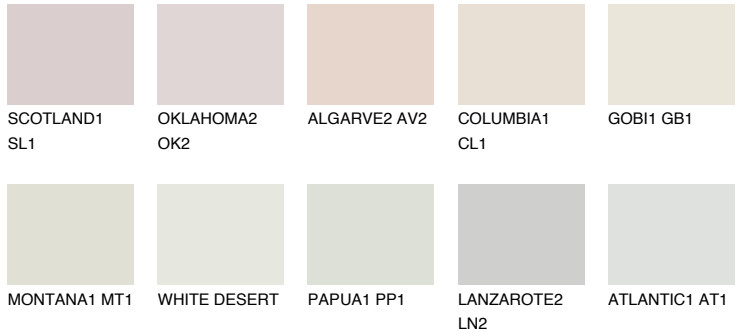

# COLOUR DETAILS

## Matching colours

### COLOURS

### INTENSE

For more information on plasters and paints, go to [www.ceresit.en](http://www.ceresit.en)

\*The presented colours refer to plasters and paints offered by Ceresit. Due to the use of digital techniques, the presented colours might not represent the original ones, thus they cannot be considered as a reliable colour presentation. We recommend checking the authentic colour samples.