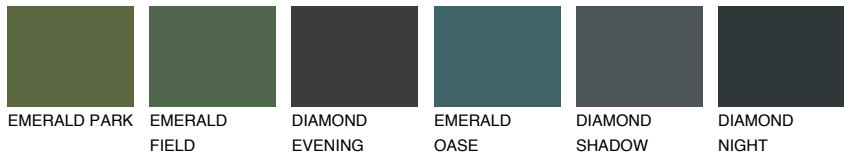

COLOUR DETAILS

CEYLON1 CY1

77% TSR 76%

Matching colours

COLOURS

INTENSE

For more information on plasters and paints, go to www.ceresit.en

*The presented colours refer to plasters and paints offered by Ceresit. Due to the use of digital techniques, the presented colours might not represent the original ones, thus they cannot be considered as a reliable colour presentation. We recommend checking the authentic colour samples.