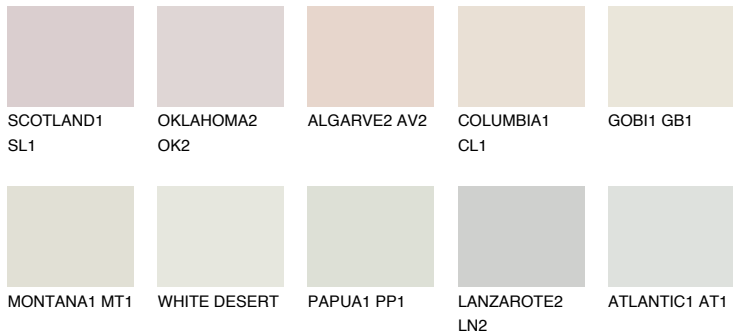

COLOUR DETAILS

CEYLON1 CY1

77% TSR 76%

Matching colours

COLOURS

INTENSE

For more information on plasters and paints, go to www.ceresit.en

*The presented colours refer to plasters and paints offered by Ceresit. Due to the use of digital techniques, the presented colours might not represent the original ones, thus they cannot be considered as a reliable colour presentation. We recommend checking the authentic colour samples.