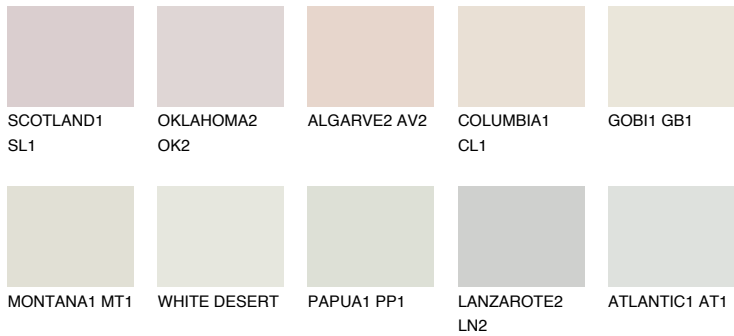

COLOUR DETAILS

CEYLON1 CY1

77% TSR 76%

Matching colours

COLOURS

INTENSE

For more information on plasters and paints, go to www.ceresit.en

*The presented colours refer to plasters and paints offered by Ceresit. Due to the use of digital techniques, the presented colours might not represent the original ones, thus they cannot be considered as a reliable colour presentation. We recommend checking the authentic colour samples.