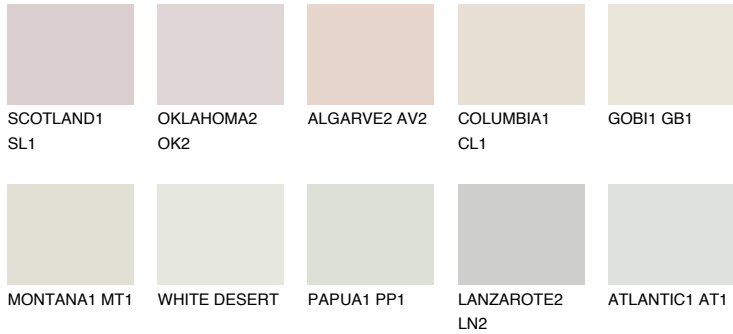

COLOUR DETAILS

CEYLON1 CY1

77% TSR 76%

Matching colours

COLOURS

INTENSE

For more information on plasters and paints, go to www.ceresit.en

*The presented colours refer to plasters and paints offered by Ceresit. Due to the use of digital techniques, the presented colours might not represent the original ones, thus they cannot be considered as a reliable colour presentation. We recommend checking the authentic colour samples.