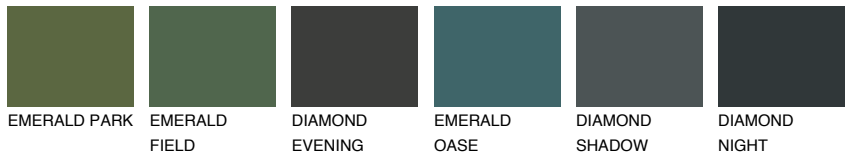

COLOUR DETAILS

CEYLON1 CY1

77% TSR 76%

Matching colours

COLOURS

INTENSE

For more information on plasters and paints, go to www.ceresit.en

*The presented colours refer to plasters and paints offered by Ceresit. Due to the use of digital techniques, the presented colours might not represent the original ones, thus they cannot be considered as a reliable colour presentation. We recommend checking the authentic colour samples.