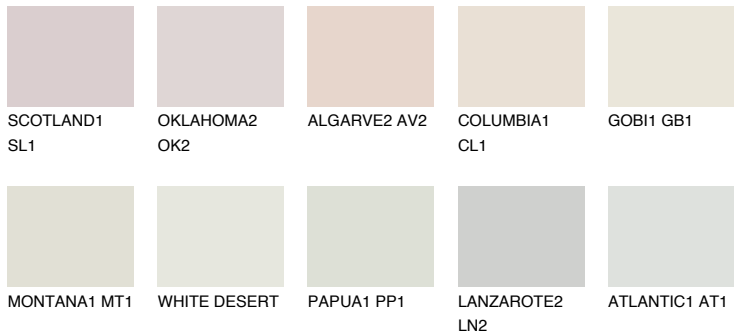

COLOUR DETAILS

CEYLON1 CY1

77% **TSR** 76%

Matching colours

COLOURS

INTENSE

For more information on plasters and paints, go to www.ceresit.en

*The presented colours refer to plasters and paints offered by Ceresit. Due to the use of digital techniques, the presented colours might not represent the original ones, thus they cannot be considered as a reliable colour presentation. We recommend checking the authentic colour samples.