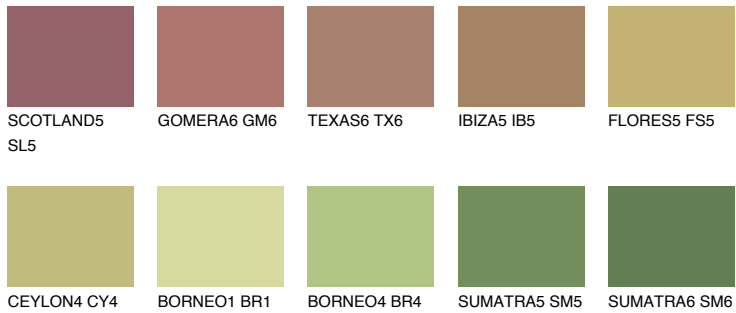

COLOUR DETAILS

FLORES6 FS6

32% TSR 31%

Matching colours

COLOURS

INTENSE

For more information on plasters and paints, go to www.ceresit.en

*The presented colours refer to plasters and paints offered by Ceresit. Due to the use of digital techniques, the presented colours might not represent the original ones, thus they cannot be considered as a reliable colour presentation. We recommend checking the authentic colour samples.