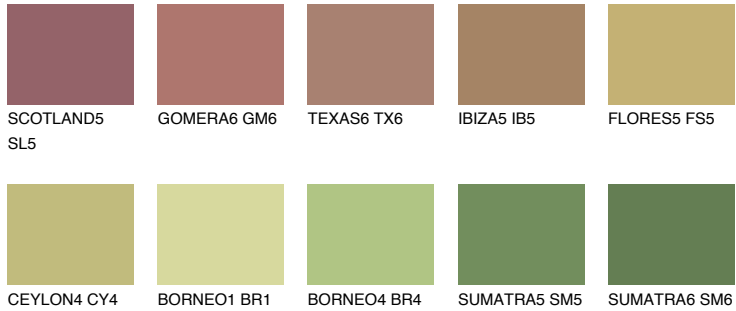

COLOUR DETAILS

FLORES6 FS6

32% TSR 31%

Matching colours

COLOURS

INTENSE

For more information on plasters and paints, go to www.ceresit.en

*The presented colours refer to plasters and paints offered by Ceresit. Due to the use of digital techniques, the presented colours might not represent the original ones, thus they cannot be considered as a reliable colour presentation. We recommend checking the authentic colour samples.