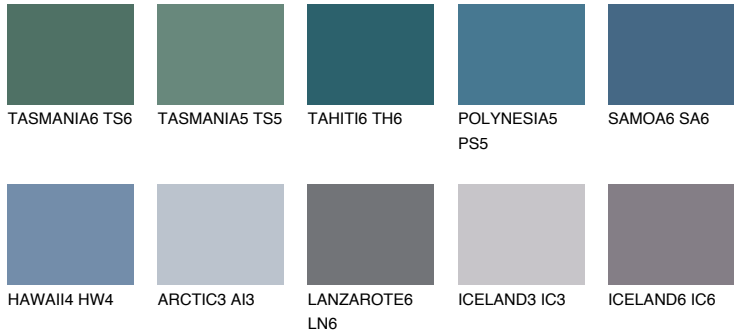

COLOUR DETAILS

HAWAII6 HW6

10% **TSR** 11%

Matching colours

COLOURS

INTENSE

For more information on plasters and paints, go to www.ceresit.en

*The presented colours refer to plasters and paints offered by Ceresit. Due to the use of digital techniques, the presented colours might not represent the original ones, thus they cannot be considered as a reliable colour presentation. We recommend checking the authentic colour samples.