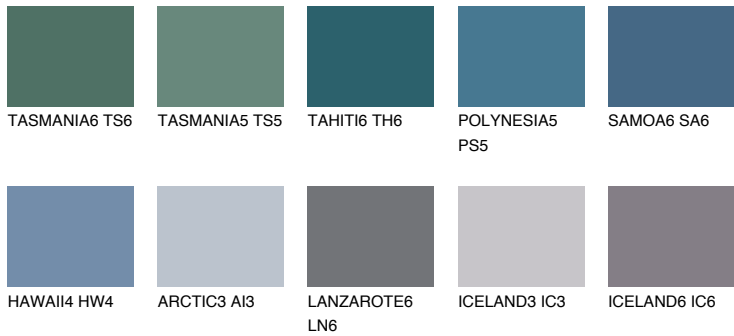

COLOUR DETAILS

HAWAII6 HW6

10% **TSR** 11%

Matching colours

COLOURS

INTENSE

For more information on plasters and paints, go to www.ceresit.en

*The presented colours refer to plasters and paints offered by Ceresit. Due to the use of digital techniques, the presented colours might not represent the original ones, thus they cannot be considered as a reliable colour presentation. We recommend checking the authentic colour samples.