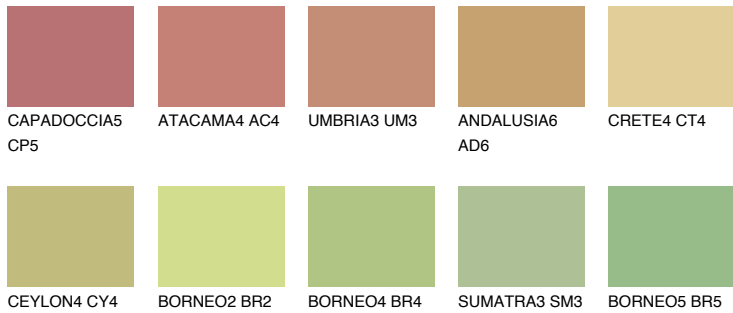

COLOUR DETAILS

FLORES5 FS5

45% TSR 53%

Matching colours

COLOURS

INTENSE

For more information on plasters and paints, go to www.ceresit.en

*The presented colours refer to plasters and paints offered by Ceresit. Due to the use of digital techniques, the presented colours might not represent the original ones, thus they cannot be considered as a reliable colour presentation. We recommend checking the authentic colour samples.