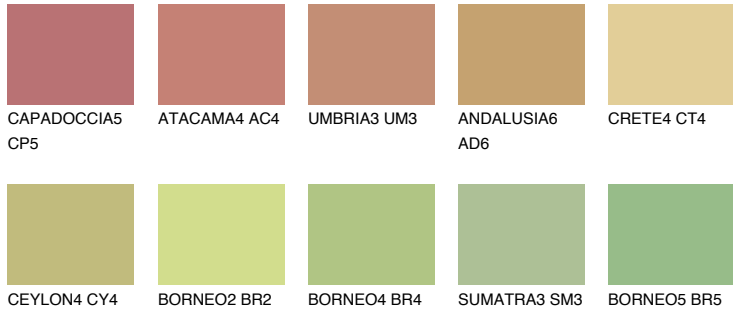

COLOUR DETAILS

FLORES5 FS5

45% TSR 53%

Matching colours

COLOURS

INTENSE

For more information on plasters and paints, go to www.ceresit.en

*The presented colours refer to plasters and paints offered by Ceresit. Due to the use of digital techniques, the presented colours might not represent the original ones, thus they cannot be considered as a reliable colour presentation. We recommend checking the authentic colour samples.