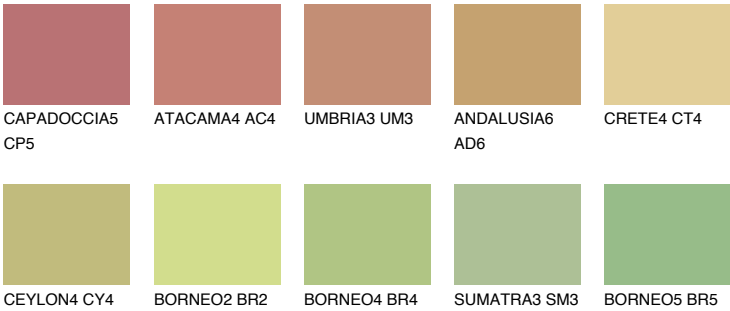

FLORES5 FS5

45% TSR 53%

Matching colours

COLOURS

INTENSE

For more information on plasters and paints, go to www.ceresit.en

*The presented colours refer to plasters and paints offered by Ceresit. Due to the use of digital techniques, the presented colours might not represent the original ones, thus they cannot be considered as a reliable colour presentation. We recommend checking the authentic colour samples.