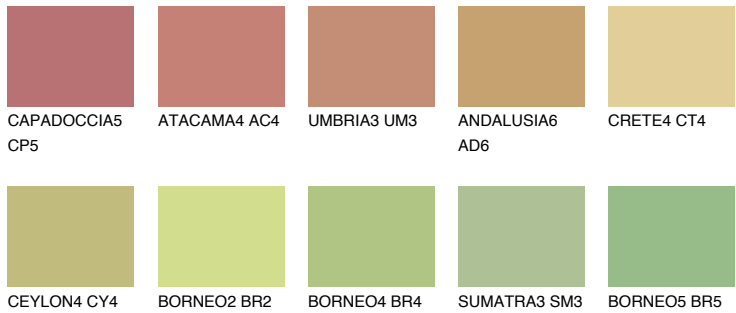

COLOUR DETAILS

FLORES5 FS5

45% TSR 53%

Matching colours

COLOURS

INTENSE

For more information on plasters and paints, go to www.ceresit.en

*The presented colours refer to plasters and paints offered by Ceresit. Due to the use of digital techniques, the presented colours might not represent the original ones, thus they cannot be considered as a reliable colour presentation. We recommend checking the authentic colour samples.