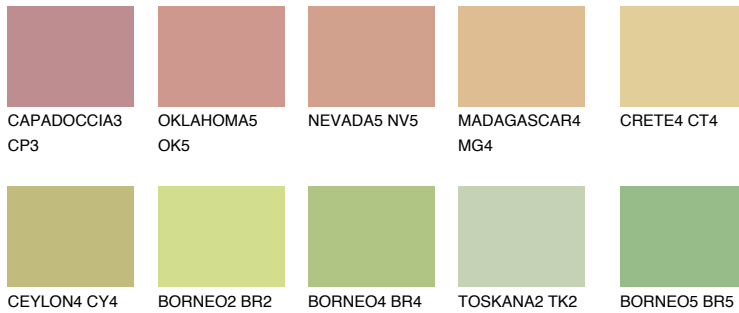

COLOUR DETAILS

FLORES4 FS4

57% TSR 53%

Matching colours

COLOURS

INTENSE

For more information on plasters and paints, go to www.ceresit.en

*The presented colours refer to plasters and paints offered by Ceresit. Due to the use of digital techniques, the presented colours might not represent the original ones, thus they cannot be considered as a reliable colour presentation. We recommend checking the authentic colour samples.