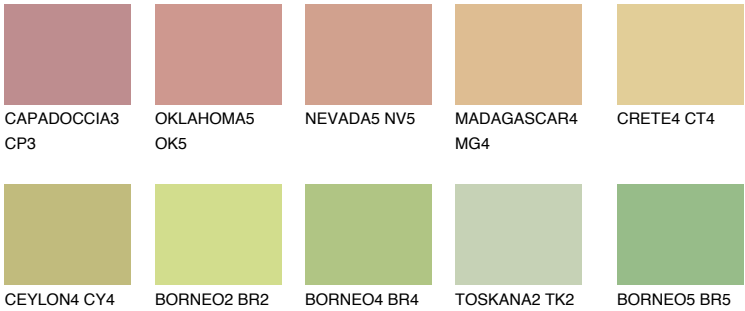

COLOUR DETAILS

FLORES4 FS4

57% TSR 53%

Matching colours

COLOURS

INTENSE

For more information on plasters and paints, go to www.ceresit.en

*The presented colours refer to plasters and paints offered by Ceresit. Due to the use of digital techniques, the presented colours might not represent the original ones, thus they cannot be considered as a reliable colour presentation. We recommend checking the authentic colour samples.