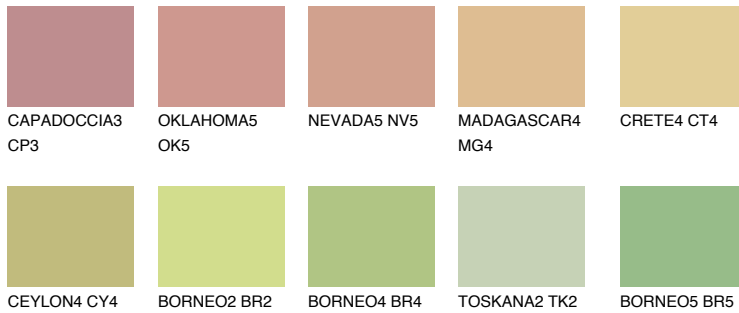

# COLOUR DETAILS

## FLORES4 FS4

57% TSR 53%

### Matching colours

#### COLOURS