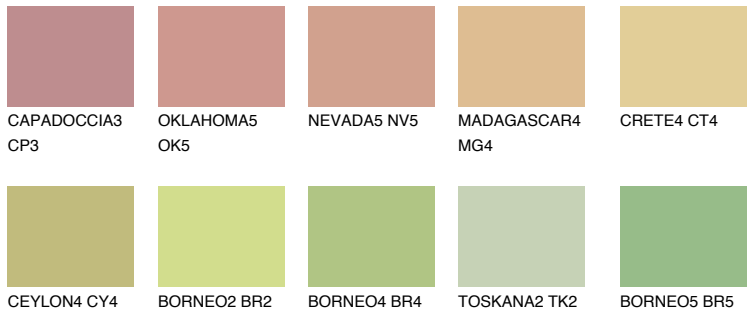

# COLOUR DETAILS

## FLORES4 FS4

57% TSR 53%

### Matching colours

#### COLOURS