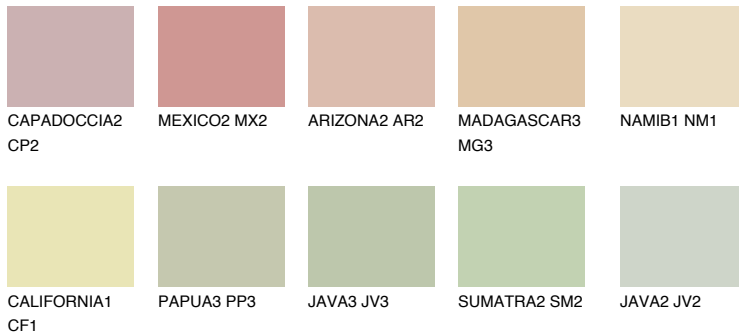

COLOUR DETAILS

FLORES3 FS3

64% TSR 64%

Matching colours

COLOURS

INTENSE

For more information on plasters and paints, go to www.ceresit.en

*The presented colours refer to plasters and paints offered by Ceresit. Due to the use of digital techniques, the presented colours might not represent the original ones, thus they cannot be considered as a reliable colour presentation. We recommend checking the authentic colour samples.